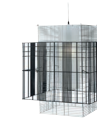

1. **Size M** 516,67€ / 620,00€
2. Black - white Ref. **20596**