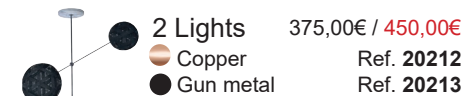

Pendant lamp / Suspension

Structure without shade / Structure sans abat-jour