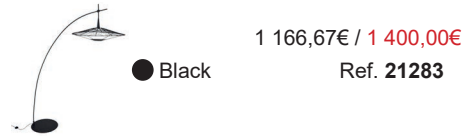

Table lamp and floor lamp / Lampe et lampadaire