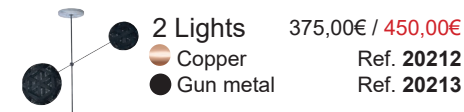

Pendant lamp / Suspension

Structure without shade / Structure sans abat-jour