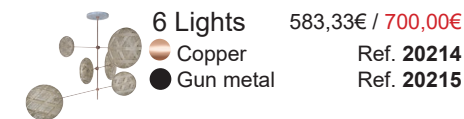

Pendant lamp / Suspension

Structure without shade / Structure sans abat-jour