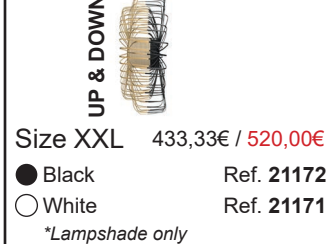

Wall lamp and pieces / Appliques et pièces