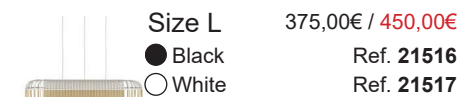

Bamboo Square

Pendant lamp / Suspension

Table lamp and lantern / Lampe et lanterne

Bamboo oval

Pendant lamp / Suspension

Bamboo

Pendant lamp / Suspension

	Size XS	145,83€ / 175,00€
	● Black	Ref. 20113
	● Green	Ref. 20114
	● Red	Ref. 20115
	○ White	Ref. 21099
	Size M	195,83€ / 235,00€
	● Black	Ref. 20107
	● Green	Ref. 20108
	● Red	Ref. 20109
	○ White	Ref. 20982
	3 lights	400,00€ / 480,00€
	● Black	Ref. 20136
	○ White	Ref. 21102