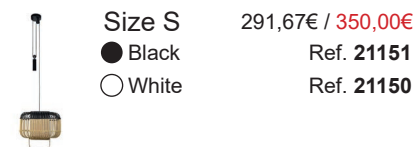

Bamboo Square

Pendant lamp / Suspension

Table lamp and lantern / Lampe et lanterne

Bamboo oval

Pendant lamp / Suspension

Bamboo

Pendant lamp / Suspension

	Size XS	145,83€ / 175,00€
	● Black	Ref. 20113
	● Green	Ref. 20114
	● Red	Ref. 20115
	○ White	Ref. 21099
	Size M	195,83€ / 235,00€
	● Black	Ref. 20107
	● Green	Ref. 20108
	● Red	Ref. 20109
	○ White	Ref. 20982
	3 lights	400,00€ / 480,00€
	● Black	Ref. 20136
	○ White	Ref. 21102