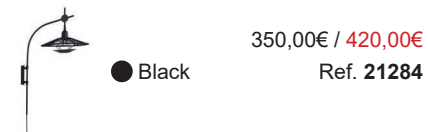

Wall lamp / Applique