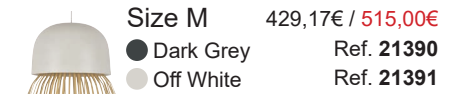

Anemos

Pendant lamp / Suspension