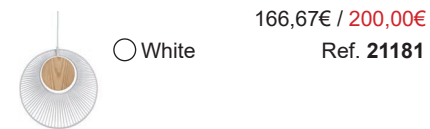

Oyster

Pendant lamp / Suspension