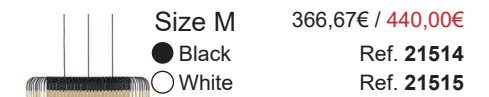

Bamboo Square

Pendant lamp / Suspension

Table lamp and lantern / Lampe et lanterne

Bamboo oval

Pendant lamp / Suspension

Bamboo

Pendant lamp / Suspension

	Size XS	145,83€ / 175,00€
	● Black	Ref. 20113
	● Green	Ref. 20114
	● Red	Ref. 20115
	○ White	Ref. 21099
	Size M	195,83€ / 235,00€
	● Black	Ref. 20107
	● Green	Ref. 20108
	● Red	Ref. 20109
	○ White	Ref. 20982
	3 lights	400,00€ / 480,00€
	● Black	Ref. 20136
	○ White	Ref. 21102