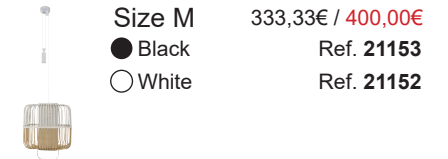

Bamboo Square

Pendant lamp / Suspension

Table lamp and lantern / Lampe et lanterne

Bamboo oval

Pendant lamp / Suspension

Bamboo

Pendant lamp / Suspension

	Size XS	145,83€ / 175,00€
	● Black	Ref. 20113
	● Green	Ref. 20114
	● Red	Ref. 20115
	○ White	Ref. 21099
	Size M	195,83€ / 235,00€
	● Black	Ref. 20107
	● Green	Ref. 20108
	● Red	Ref. 20109
	○ White	Ref. 20982
	3 lights	400,00€ / 480,00€
	● Black	Ref. 20136
	○ White	Ref. 21102