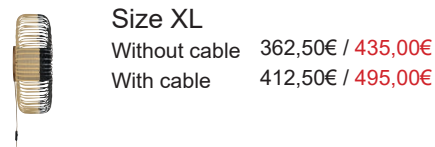

Matrix

Pendant lamp / Suspension

391,67€ / 470,00€
 Ref. 20360
 ● Black - White - Natural

Bamboo

Pendant lamp / Suspension

Wall lamp / Applique

Bamboo Up and Up & Down

Pendant lamp / Suspension