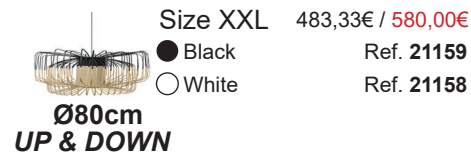

Bamboo Up and Up & Down

Pendant lamp / Suspension