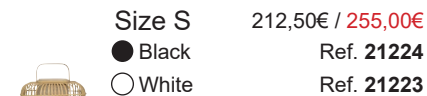

Table lamp and lantern / Lampe et lanterne