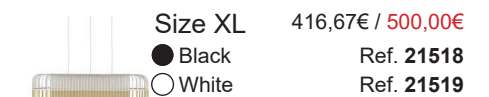

Bamboo Square

Pendant lamp / Suspension

Table lamp and lantern / Lampe et lanterne

Bamboo oval

Pendant lamp / Suspension

Bamboo

Pendant lamp / Suspension

	Size XS	145,83€ / 175,00€
	● Black	Ref. 20113
	● Green	Ref. 20114
	● Red	Ref. 20115
	○ White	Ref. 21099
	Size M	195,83€ / 235,00€
	● Black	Ref. 20107
	● Green	Ref. 20108
	● Red	Ref. 20109
	○ White	Ref. 20982
	3 lights	400,00€ / 480,00€
	● Black	Ref. 20136
	○ White	Ref. 21102