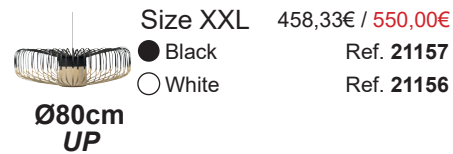

Matrix

Pendant lamp / Suspension

391,67€ / 470,00€
 Ref. 20360
 ● Black - White - Natural

Bamboo

Pendant lamp / Suspension

Wall lamp / Applique

Bamboo Up and Up & Down

Pendant lamp / Suspension