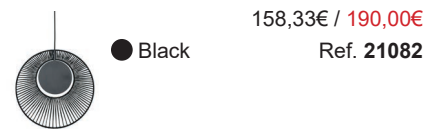

Oyster

Pendant lamp / Suspension