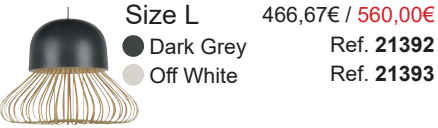

Anemos

Pendant lamp / Suspension