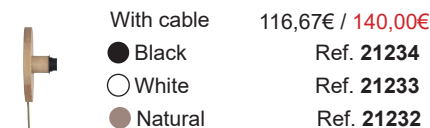

Wall lamp and pieces / Appliques et pièces