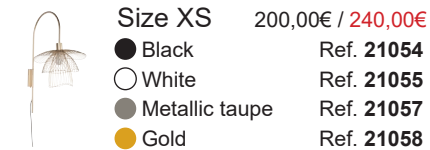

Wall lamp / Applique