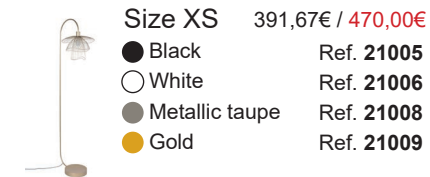

Table lamp and floor lamp / Lampe et lampadaire