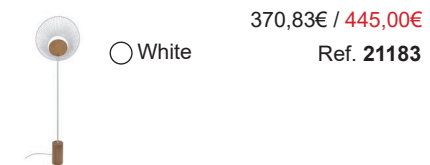

Table lamp and floor lamp / Lampe et lampadaire