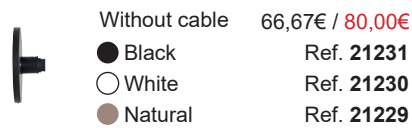

Wall lamp and pieces / Appliques et pièces