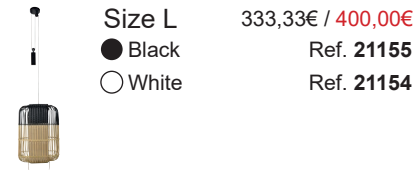

Bamboo Square

Pendant lamp / Suspension

Table lamp and lantern / Lampe et lanterne

Bamboo oval

Pendant lamp / Suspension

Bamboo

Pendant lamp / Suspension

	Size XS	145,83€ / 175,00€
	● Black	Ref. 20113
	● Green	Ref. 20114
	● Red	Ref. 20115
	○ White	Ref. 21099
	Size M	195,83€ / 235,00€
	● Black	Ref. 20107
	● Green	Ref. 20108
	● Red	Ref. 20109
	○ White	Ref. 20982
	3 lights	400,00€ / 480,00€
	● Black	Ref. 20136
	○ White	Ref. 21102