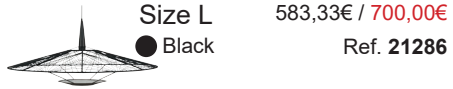

Carpa

Pendant lamp / Suspension