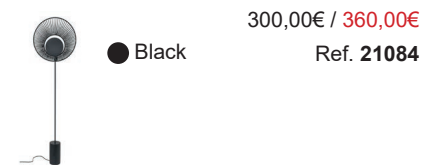

Table lamp and floor lamp / Lampe et lampadaire