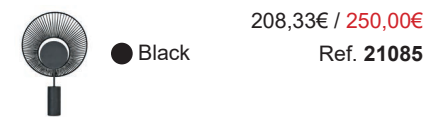

Table lamp and floor lamp / Lampe et lampadaire