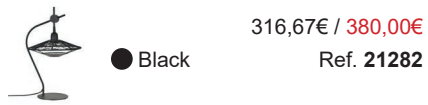

Table lamp and floor lamp / Lampe et lampadaire