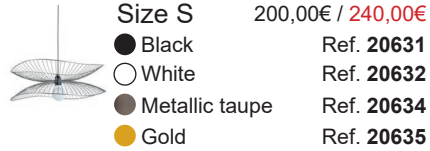

Libellule

Pendant lamp / Suspension