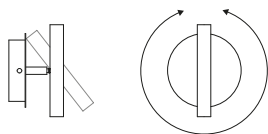

NRP2BL	Night Blue handpainted
NRP2GR	Beige RAL 0808005 handpaintend

VAT EXC.
729,51 €
729,51 €

Wall

D01 Wall

Dimmer and switch on the base | 1x interchangeable LED 5w 1000mA | 2700K 350lm CRI90 | Beam angle 45° | Tube dimension 15 x 2,2cm | Diameter 12 cm | Alluminum and steel