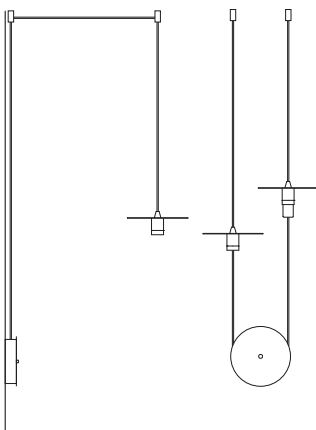

D02 Singolo 24

Light source dimensions 12cm diam x 3cm | 400 cm lenght adjustable during installation | Including 4 decentralizer | 2X interchangeable LED 5w1000mA | 2700K 350lm CRI90

		VAT EXC.
D02P24NL	Black matt | Lens 45°	282,79 €
D02P24ND	Blac matt | Diffuser	282,79 €
D02P24BL	White matt| Lens 45°	282,79 €
D02P24BD	White matt | Diffuser	282,79 €