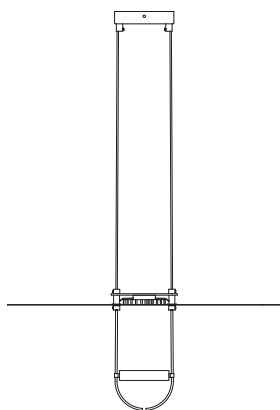

Nuvole Rapide

Dimensions 36x22cm | 160cm lenght adjustable during installation | 1x LED 3000K CRI 80 2350 lm nominee | 24W (LED 17W) | Rotating mechanism included

NRPBL	Night Blue handpainted
NRPGR	Beige RAL 0808005 handpaintend

VAT EXC.
360,66 €
360,66 €