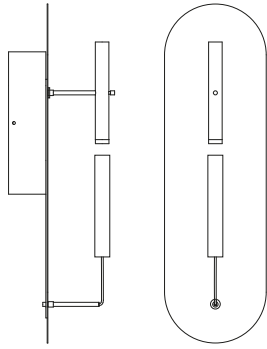

Wall

Equilibrio

Dimensions 50cm x 15cm | 1x interchangeable LED 5w 1000mA | 2700K 420lm CRI90 | 2 x light bulb GU 10 (not included) | Weight 2kg

EQWBO	White matt and brass	VAT EXC. 311,48 €
EQWBN	White matt and black	311,48 €

Stilla Wall

Dimensions 25cm x 33cm | 2x light bulbs G4 35mm max 4W (not included) | 12W | Switch on/off of one light source on the base | Steel and PP diffuser