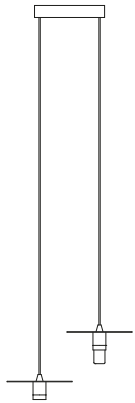

Pendants

Do2 Pendant 4

Light source dimensions 12cm diam x 3cm | 160cm length that can be shortened during installation | Adjustable position of ceiling anchors | 4X interchangeable LED 5w1000mA | 2700K 350lm CRI90 | Dimmer 0-10V

Options

Type A
Lens 45°

Type B
Diffuser

Led 3000K 390lm CRI80
DALI Power Supply
Custom length of the cables
Extra decentralizer
Custom finishing RAL/NCS

Pendants

D02 Singolo1

Light source dimensions 12cm diam x 3cm | 160cm lenght adjustable during installation | Ceiling rose 10cm | 1X interchangeable LED 5w1000mA | 2700K 350lm CRI90

		VAT EXC.
D02P1NL	Black matt Lens 45°	159,84 €
D02P1ND	Blac matt Diffuser	159,84 €
D02P1BL	White matt Lens 45°	159,84 €
D02P1BD	White matt Diffuser	159,84 €

D02 Singolo 2

Light source dimensions 12cm diam x 3cm | 160 cm lenght adjustable during installation | Ceiling rose 12cm | 2X interchangeable LED 5w1000mA | 2700K 350lm CRI90