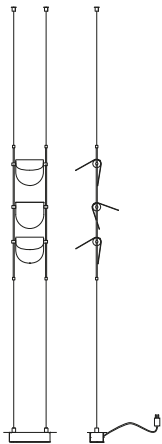

ADLC40BO	Structure color brass and white	VAT EXC. 1135,25 €
ADLC40N	Structure color black matt	1135,25 €

Color and type of light sources must be defined when ordering

Ali di Luce Pendant Curved

Suspension lamp | 5 Light sources (see different options) | 2 couples of curved rod 94cm long | 2 couples of single pole silicone cable 1,9mm diameter and length 160cm | 20W power supply 0-10V dimming

		VAT EXC.
ADLPBO	Structure color brass and white	340,18 €
ADLPN	Structure color black matt	340,18 €

Color and type of light sources must be defined when ordering

Ali di Luce Pendant 502

Suspension lamp | 4 Light sources (see different options) | 4 couples of straight rod 50 cm long | 4 couples of single pole silicone cable 1,9mm diameter and lenght 50cm | 20W power supply 0-10V dimming

		VAT EXC.
ADLP502BO	Structure color brass and white	647,54 €
ADLP502N	Structure color black matt	647,54 €

Color and type of light sources must be defined when ordering

Ali di Luce Floor to Ceiling 50

Floor to ceiling lamp | 3 Light sources (see different options) | 2 couples of straight rod 50 cm long | 2 couples of single pole silicone cable 1,9mm diameter and lenght 250cm | 20W power supply 0-10V dimming

		VAT EXC.
ADLFC50BO	Structure color brass and white	450,82 €
ADLFC50N	Structure color black matt	450,82 €

Color and type of light sources must be defined when ordering

Ali di Luce Floor to Ceiling 502

Floor to ceiling lamp | 3 Light sources (see different options) | 2 couples of straight rod 50 cm long | 2 couples of single pole silicone cable 1,9mm diameter and lenght 250cm | 20W power supply 0-10V dimming