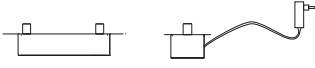

Rosone T

ADLRO18TB	Base 18cm | Plug type C | 1 couples of cable holes | White
ADLRO18TN	Base 18cm | Plug type C | 1 couples of cable holes | Black

VAT EXC.
34,60 €
34,60 €