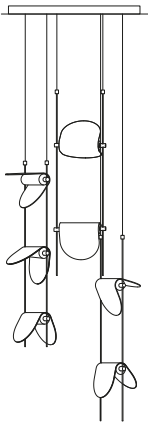

Equilibrio Floor with Servoluce Floor

Light source dimensions 30cm x 2,2cm diam | Accessory height 85cm | Standard lamp height 350cm | Interchangeable LED 5w 1500mA | 2700K 420lm CRI90 or 3000K 550lm CRI80 | Accessory in black matt finishing

		VAT EXC.
EQFSWO	Alluminium in brass semi gloss finishing	352,46 €
EQFSWN	Alluminium in black matt finishing	352,46 €

Stoccolma

Stoccolma V

Light source dimensions 10cm diam x 2,5 cm | Standard cables length 350cm | 1x LED 2700K CRI 80 1600lm | 20W (LED 12,3W) | Dimmer touch on the base | External power supply with plug type C | Material steel and brass

ADLC70BO	Structure color brass and white	VAT EXC. 1918,05 €
ADLC70N	Structure color black matt	1918,05 €

Color and type of light sources must be defined when ordering

Ali di Luce Chandelier 40

Chandelier pendant diameter 40cm | 7 Light sources (see different options) | 3 couples of straight rod 50cm long | 3 couples of single pole silicone cable 1,9mm diameter and length 110cm | 20W power supply 0-10V dimming