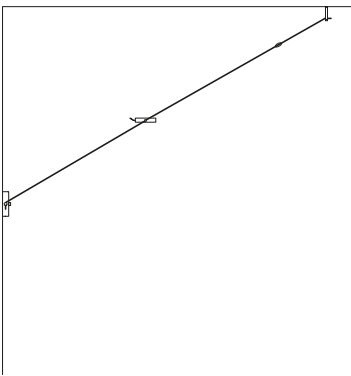

Stoccolma O

Light source dimensions 10cm diam x 2,5 cm | Standard cables length 350cm | 1x LED 2700K CRI 80 1600lm | 20W (LED 12,3W) | Dimmer 0-10 V | External power supply with plug type C | Material steel and brass

STCOO	Gold finishing	VAT EXC. 368,85 €
STCON	Black matt with steel cable	368,85 €