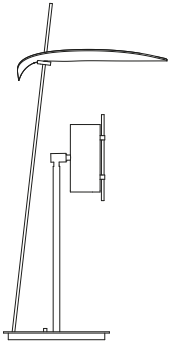

Table/Floor

Stilla

Dimensions 25cm x 50cm | 1x LED 2700K CRI 80 1350lm | 20W LED12W | Dimmer touch on/off on the base | Plug type C | Steel and PP diffuser

STLTN	Colore nero opaco	IVA ESC. 286,89 €
STLTGR	Colore grigio RAL 0808005	286,89 €

Nuvole Rapide

Dimensions 36x22cm | 1x LED 3000K CRI 80 2350 lm nominee | 24W (LED 17W) | Rotating mechanism included | Plug type C | Glass and steel