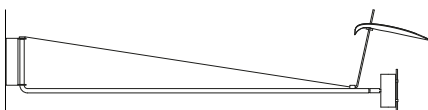

STLB120N	Black matt	VAT EXC. 319,67 €
STLB120GR	Beige RAL 0808005	319,67 €
STLB120N-C	Black matt | External cable and plug type C	319,67 €
STLB120GR-C	Beige RAL 0808005 | External cable and plug type C	319,67 €