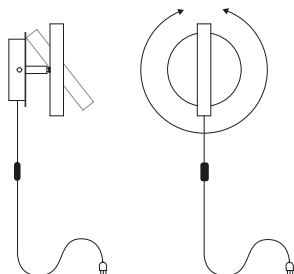

NRP2BL	Night Blue handpainted
NRP2GR	Beige RAL 0808005 handpaintend

VAT EXC.
729,51 €
729,51 €

Wall

D01 Wall

Dimmer and switch on the base | 1x interchangeable LED 5w 1000mA | 2700K 350lm CRI90 | Beam angle 45° | Tube dimension 15 x 2,2cm | Diameter 12 cm | Alluminum and steel

		VAT EXC.
D01WN	Black matt	204,92 €
D01WB	White matt	204,92 €
D01WBO	White base , Gold tube	204,92 €
D01WNO	Black base, Gold tube	204,92 €

D01 Wall C

On -off on the cable | cable lenght 100cm | Plug type C | 1xLED intercambiabile 5w 1000mA | 2700K 350lm CRI90 | Beam angle 45° | Tube dmension 15 x 2,2cm | Diameter 12 cm | Alluminum and steel