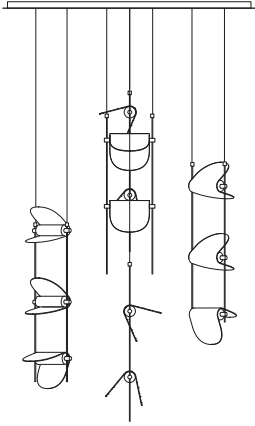

Ali di Luce

Ali di Luce Chandelier 70

Chandelier pendant diameter 70cm | 12 Light sources (see different options) | 5 couples of straight rod 50cm long | 5 couples of single pole silicone cable 1,9mm diameter and length 110cm | 40W power supply 0-10V dimming

ADLC70BO	Structure color brass and white	VAT EXC. 1918,05 €
ADLC70N	Structure color black matt	1918,05 €

Color and type of light sources must be defined when ordering