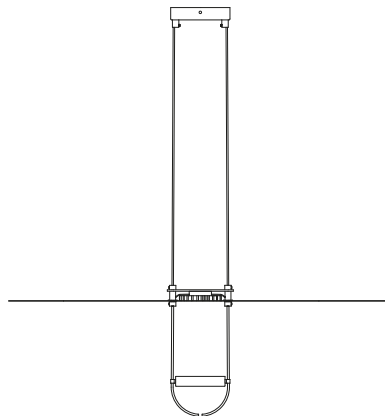

Pendants

Do3 Pendant 70

70 cm diameter | 160cm lenght adjustable during installation | | 2 x LED 2700K CRI 80 1600lm nominee | 40W (LED 12,3W) | Dimmer 0-10

D03P70BO	Brass and white matt
D03P70BN	Black matt and white matt

VAT EXC.
614,75 €
614,75 €

Do3 Pendant 50

50 cm diameter | 160cm lenght adjustable during installation | 2 x LED 2700K CRI 80 1600lm nominee | 40W (LED 12,3W) | Dimmer 0-10

D03P50BO	Brass and white matt
D03P50BN	Black matt and white matt

VAT EXC.
532,79 €
532,79 €