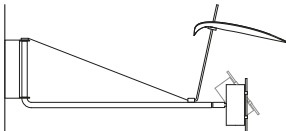

Stilla Braccio 60

Dimensions 60cmx25cmx33cm | Rotation180° | 2x light bulbs G4 35mm max 4W (not included) | 12W | Switch on/off of one light source on the base | Steel and PP diffuser

STLB60N	Black matt	VAT EXC. 286,89 €
STLB60GR	Beige RAL 0808005	286,89 €
STLB60N-C	Black matt External cable and plug type C	286,89 €
STLB60GR-C	Beige RAL 0808005 External cable and plug type C	286,89 €