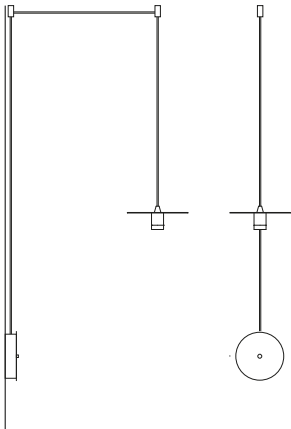

D02 Singolo 14

Light source dimensions 12cm diam x 3cm | 400 cm lenght adjustable during installation | Including 2 decentralizer | 1X interchangeable LED 5w1000mA | 2700K 350lm CRI90

		VAT EXC.
D02P14NL	Black matt | Lens 45°	184,43 €
D02P14ND	Blac matt | Diffuser	184,43 €
D02P14BL	White matt| Lens 45°	184,43 €
D02P14BD	White matt | Diffuser	184,43 €