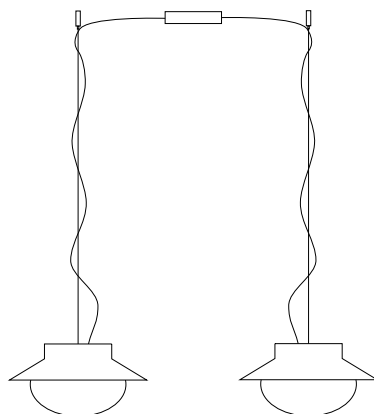

Pendants

Do3 Pendant 70

70 cm diameter | 160cm lenght adjustable during installation | | 2 x LED 2700K CRI 80 1600lm nominee | 40W (LED 12,3W) | Dimmer 0-10

D03P70BO	Brass and white matt
D03P70BN	Black matt and white matt

VAT EXC.
614,75 €
614,75 €

Do3 Pendant 50

50 cm diameter | 160cm lenght adjustable during installation | 2 x LED 2700K CRI 80 1600lm nominee | 40W (LED 12,3W) | Dimmer 0-10

D03P50BO	Brass and white matt
D03P50BN	Black matt and white matt

VAT EXC.
532,79 €
532,79 €

Nuvole Rapide

Dimensions 36x22cm | 160cm lenght adjustable during installation | 1x LED 3000K CRI 80 2350 lm nominee | 24W (LED 17W) | Rotating mechanism included

NRPBL	Night Blue handpainted
NRPGR	Beige RAL 0808005 handpaintend

VAT EXC.
360,66 €
360,66 €

Nuvole Rapide 2

Dimensions 36x22cm | 160cm lenght adjustable during installation | 1x LED 3000K CRI 80 2350 lm nominee | 24W (LED 17W) | Rotating mechanism included | 2 Decentralizer included

NRP2BL	Night Blue handpainted
NRP2GR	Beige RAL 0808005 handpaintend

VAT EXC.
729,51 €
729,51 €