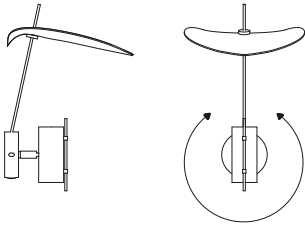

STLWN	Black matt	VAT EXC. 204,92 €
STLWGR	Beige RAL 0808005	204,92 €

Stilla Braccio 60

Dimensions 60cmx25cmx33cm | Rotation180° | 2x light bulbs G4 35mm max 4W (not included) | 12W | Switch on/off of one light source on the base | Steel and PP diffuser