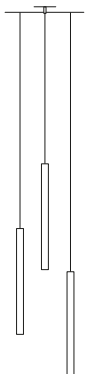

D01 Pendant 303

Standard on/off control | 3X Interchangeable LED 5w 1500mA | 2700K 420lm CRI90 or 3000K 550lm CRI80 | Beam angle 45° | Tube dimensions 30 x 2,2 cm | Length 160cm

		VAT EXC.
D01P303O	Anodized alluminium in brass semi gloss finishing	434,43 €
D01P303N	Anodized alluminium in black matt finishing	434,43 €
D01P303B	Alluminium in white finishing	434,43 €