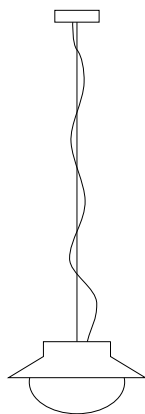

Nuvole Rapide 2

Dimensions 36x22cm | 160cm lenght adjustable during installation | 1x LED 3000K CRI 80 2350 lm nominee | 24W (LED 17W) | Rotating mechanism included | 2 Decentralizer included

NRP2BL	Night Blue handpainted
NRP2GR	Beige RAL 0808005 handpaintend

VAT EXC.
729,51 €
729,51 €