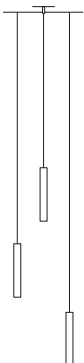

D01 Pendant 153

Standard on/off control | 3X Interchangeable LED 5w 1500mA | 2700K 420lm CRI90 or 3000K 550lm CRI80 | Beam angle 45° | Tube dimensions 15x 2,2 cm | Length 160cm

		VAT EXC.
D01P153O	Anodized aluminium in brass semi gloss finishing	404,43 €
D01P153N	Anodized aluminium in black matt finishing	404,43 €
D01P153B	Aluminium in white finishing	404,43 €