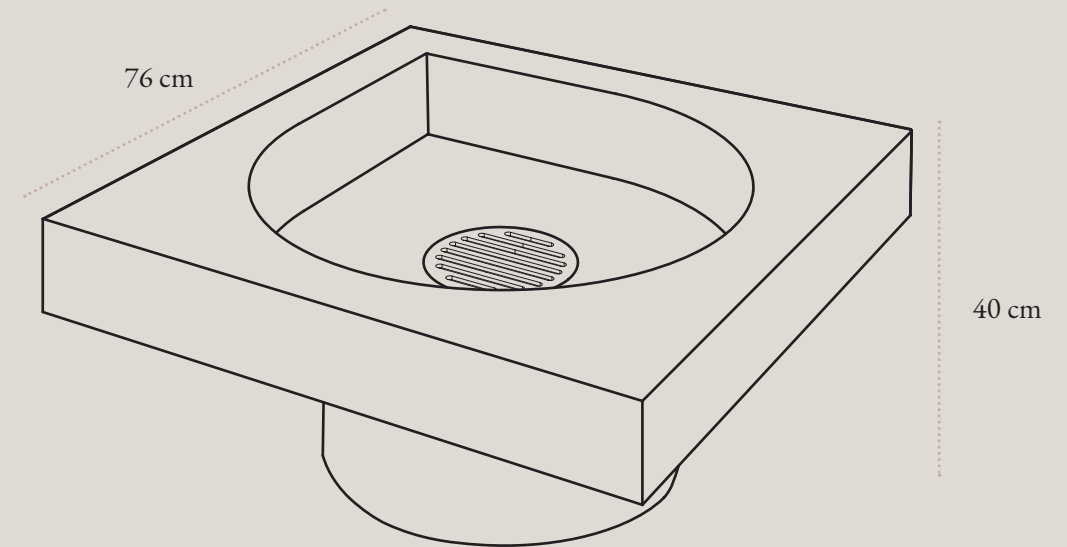

Drop Design Fire is incredibly durable. The material is 3 mm thick cold-rolled steel which is surface-treated with high-temperature powder coating. The material of the ash pan is stainless steel. The interior of the table leg is heat-protected with mineral wool so the heat from the fireplace does not reach the leg and thus, the patio or other surfaces.

Drop Design Fire includes:

- A fireplace with a leg.
- A square cover for the fireplace that transforms the fireplace into a stylish table for the patio.

ADDITIONAL BIOETHANOL BURNER

The bioethanol burner is a stainless-steel drop with a built-in ethanol container. The container's capacity is a maximum of 1.5 litres of ethanol. The container is filled from the edges of the drop or by lifting the drop by the cover and pouring the ethanol into the container. Design Fire burns for approximately 1.5 hours with 1.5 litres of ethanol.

Ethanol uses up a lot of oxygen when it burns, so make sure you have sufficient ventilation if using it in closed spaces. The fire is put out by putting the cover on.

HEIGHT

40 cm

MATERIAL

Steel & Stainless Steel

WIDTH

76 cm

COLOUR

Black

LENGTH

76 cm

BURNING TYPE

Wood, coal or bioethanol

WEIGHT

60 kg

USAGE

Outdoor and/or Indoor