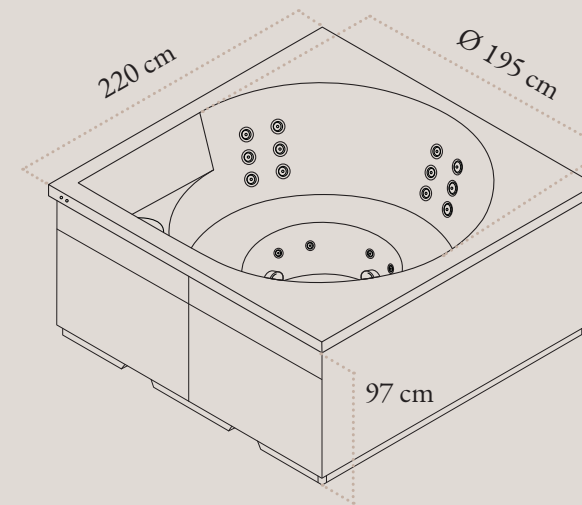

DROP SPAS & FEATURES

Drop Spas are designed and made in Finland, ensuring a first class bathing experience.

Drop spas are crafted using state-of-the-art technology and top quality materials, with great attention to even the smallest details. Drop spas come in several unique models. Chose between atmospheric or massaging nozzles, all in the same in unique Drop shape.

FEATURES FOR SPAS WITH ELECTRICAL HEATING

- Drop spa in white black or grey
- Aluminium frame
- Electrical heating: 3 kW | Nordic models 6 kW
- Cartridge filter
- LED pool light
- ControlMySpa™ available as add-on
- Digital control panel
- Insulation cover
- UV system
- Ozonisation system
- Surface water filter
- Starter kit of pool chemicals
- Polyurethane insulation of the entire frame:
  - 30 mm | Nordic models 50 mm
  - 30 mm Compact

DROP SPAS
220 x 220 CM
(Vuolle in the picture)