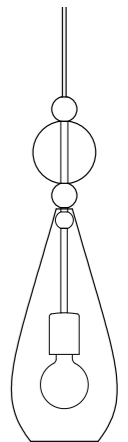

Type	Pendant	Floor lamp base
Size	Large	Large
Lamp dimensions		
Metal ceiling rose (cm)	Ø7,9 x H=7,8	
Ø-diameter (cm)	Ø18	Ø18
Height, incl fitting (cm)	H=58	H=67
Depth from wall (cm)		20
Lamp fitting	E27 max 25W	E27 max 25W
Weight glass net (kg)	1,8	2,6
Weight glass, incl packaging (kg)	2,4	3,2
Weight crystal net (kg)	3,4	4,5
Weight crystal, incl packaging (kg)	4,0	5,2
Packaging dimensions (cm)	80x35x35	80x35x35

Article number:

Pendant - Large

Fittings + wire	Glass / crystal drop	Glass / crystal ball Golden smoke	Obsidian	Chameleon	Ruby	Forest green	Ivy green	Topaz blue	Crystal check	Swirl	
Gold, round	Chameleon	—	—	LA101885	—	—	—	—	LA101895	LA101925	
	Golden smoke	LA101871	—	—	—	—	—	—	LA101881	LA101915	
	Forest green	—	—	—	—	LA101889	—	—	LA101899	LA101928	
	Ivy green	—	—	—	—	—	LA101900	—	LA101904	LA101931	
	Obsidian	—	—	LA101872	—	—	—	—	LA101882	LA101916	
	Ruby	—	—	—	—	—	—	—	LA101897	LA101927	
	Topaz blue	—	—	—	—	—	—	LA101906	LA101908	LA101933	
	Crystal check	LA101877	—	LA101878	LA101890	LA101892	LA101894	LA101902	LA101907	LA101875	—
	Swirl	LA101911	—	LA101912	LA101919	LA101921	LA101924	LA101929	LA101922	—	LA101909
	Silver, round	Obsidian	—	Obsidian	—	—	—	—	Topaz blue	Crystal check	Swirl
Topaz blue		—	LA101873	—	—	—	—	—	LA101883	LA101917	
Smokey grey		LA101874	—	—	—	—	—	LA101888	LA101898	LA101934	
Crystal check		LA101880	—	—	—	—	—	—	LA101884	LA101918	
Swirl		LA101914	—	LA101879	—	—	—	—	LA101876	—