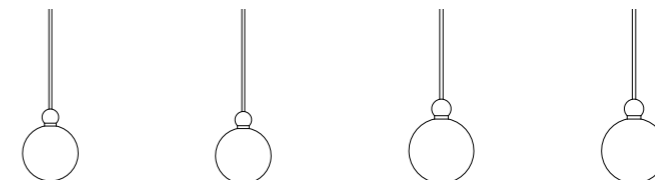

Award

Although small in size, Uva makes a big statement.

The Uva pendant has received a Special Mention from German Design Award 2022.

Uva lamp

Design - Susanne Nielsen / 2021

Model Uva
Product Pendant lamp
Materials Mouth-blown glass or crystal shade, brass balls in shiny gold or silver finish, G4 lamp fitting, metal ceiling rose, transformer with SELV circuit, 12V DC, 5x1,5W
Wire Transparent cord 2x0,50mm². Cord length 200cm
Class 1 IP20 (IP zone 3) 220V-240V - 50Hz, Max 8,75W (transformer with SELV circuit) **CE**
Bulb G4 LED max 1,5W LED

Type Size	Pendant, single Medium	Pendant, multi Medium	Pendant, single Large	Pendant, multi Large
Metal ceiling rose (cm)	Ø8,8 x H=4 	N/A	Ø8,8 x H=4 	N/A
Ø-diameter (cm)	Ø7	Ø7	Ø10	Ø10
Height, incl fitting (cm)	H=10	H=10	H=13	H=13
Depth from wall (cm)	19			
Lamp fitting	G4 LED	G4 LED	G4 LED	G4 LED
Weight, net (kg)	0,7	0,7	0,8	0,8
Weight, incl packaging (kg)	1,3	1,3	1,4	1,4
Packaging dimensions (cm)	20x25x25	20x25x25	20x25x25	20x25x25