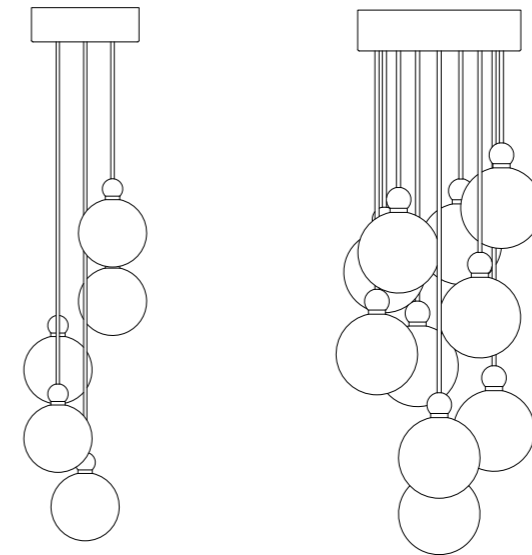

Uva

Inspired by the shape of a grape and vintage perfume bottles, the award-winning Uva pendant is the perfect lamp for creating a modern chandelier. All technical features are hidden in the shiny silver or gold brass ball, a design detail creating a simple and elegant pendant lamp.

Available in multiple different glass colours and crystal cuts. Mix & match sizes and create a cluster of up to 5 or 10 Uva pendants to hang from a ceiling box.