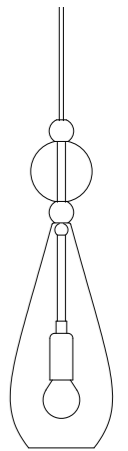

Table lamp base - Medium

Fittings + wire	Glass / crystal drop	Glass / crystal ball	Golden smoke	Obsidian	Chameleon	Ruby	Forest green	Ivy green	Topaz blue	Crystal check	Swirl	
Gold, round	Chameleon	—	—	—	BA101145	—	—	—	—	—	—	
	Golden smoke	BA101131	—	—	—	—	—	—	—	BA101155	BA101185	
	Forest green	—	—	—	—	—	BA101149	—	—	BA101141	BA101175	
	Ivy green	—	—	—	—	—	—	BA101160	—	BA101159	BA101188	
	Obsidian	—	BA101132	—	—	—	—	—	—	BA101164	BA101191	
	Ruby	—	—	—	—	BA101147	—	—	—	BA101142	BA101176	
	Topaz blue	—	—	—	—	—	—	—	—	BA101157	BA101187	
	Crystal check	BA101137	BA101138	BA101150	BA101152	—	—	—	BA101166	BA101168	BA101193	
	Swirl	BA101171	BA101172	BA101179	BA101181	—	—	—	BA101167	BA101182	BA101135	—
	—	—	—	—	—	—	—	—	—	—	—	BA101169
Silver, round	Obsidian	—	Obsidian	BA101133	—	—	—	—	—	—	—	
	Topaz blue	—	—	—	—	—	—	—	—	—	—	
	Smokey grey	BA101134	—	—	—	—	—	—	BA101148	—	—	
	Crystal check	BA101140	—	—	—	—	—	—	—	BA101158	BA101194	
	Swirl	BA101174	—	—	—	—	—	—	—	BA101144	BA101178