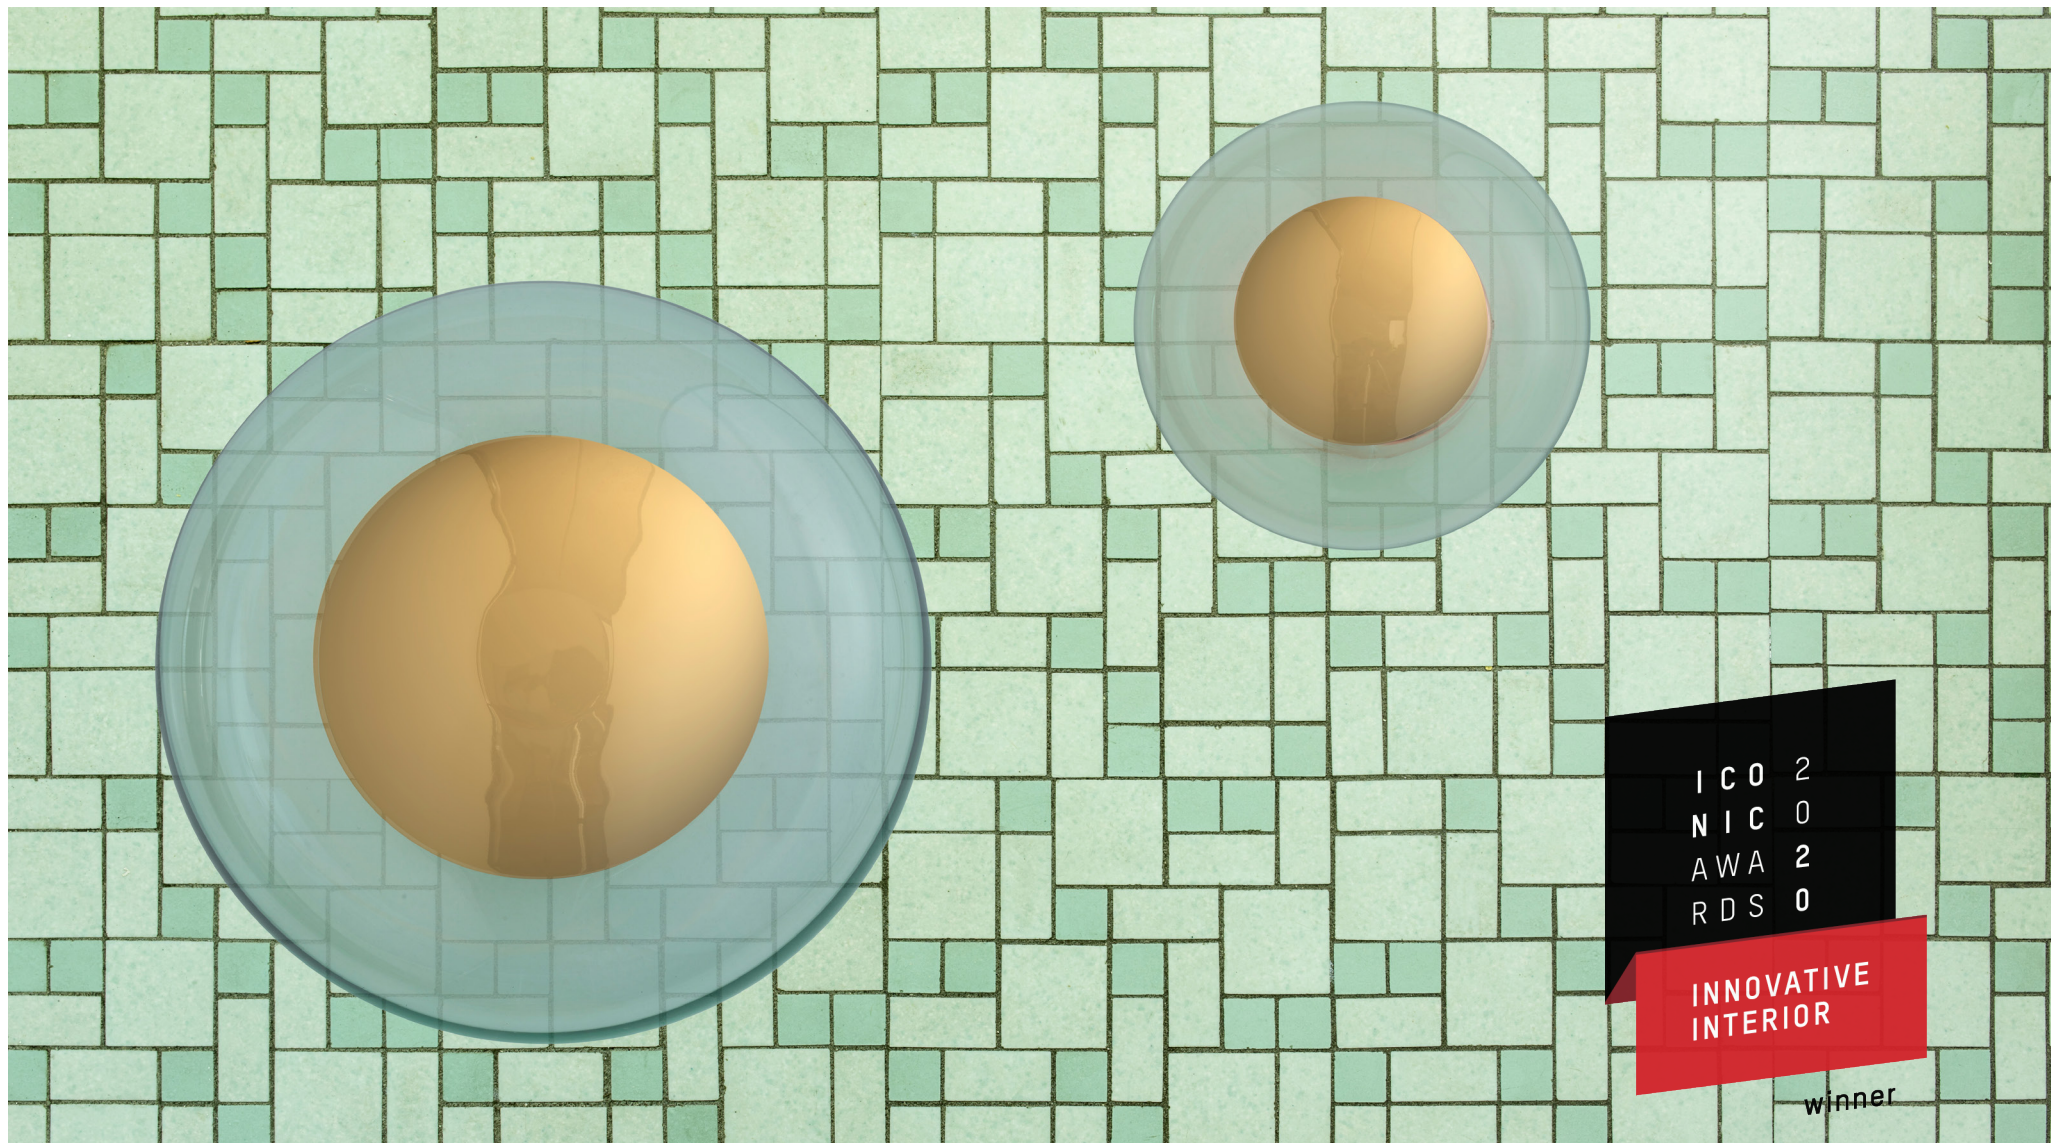

# “Horizon just got technical!”

The new Horizon ceiling/wall lamp combines simple styling with superb functionality. With its IP44 certification, the Horizon will add colour and beauty to many styles of bathroom.

# Superb functionality

“The Horizon series is made using mouth-blown glass. Available in three sizes and numerous beautiful and timeless colours”

This page: Bottom left: Horizon Ø21 Golden Smoke LA101772CW, top: Horizon Ø29 Clear LA101784CW, bottom right: Horizon Ø36 Chestnut Brown LA101803CW

# Bathroom bliss

This page: Left: Horizon Ø21 Bright Coral LA101826CW, right: Horizon Ø21 Chameleon LA101827CW

“The Iconic Awards: Innovative Interior only honours the best of the best furniture and interior in the design industries. The award is given by a jury selected by The German Design Council. EBB & FLOW received a winner title for its Horizon ceiling / wall lamp”.

# Statement design

“Its dual purpose of being both a ceiling lamp and a wall lamp makes it perfect for bathroom interior projects, it’s decorative and simply a statement lamp”.