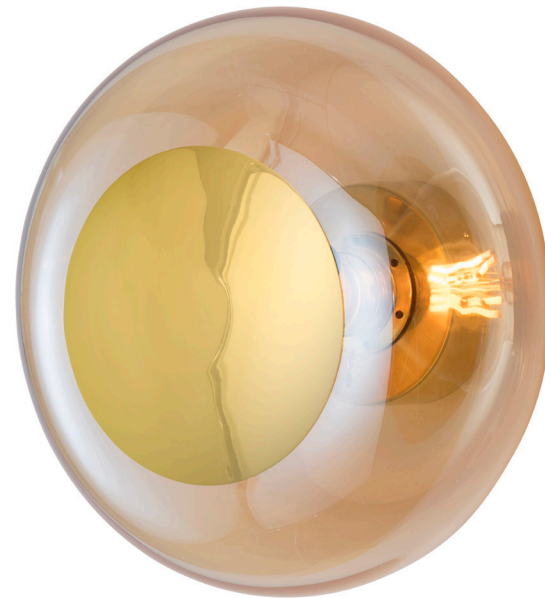

“Horizon just got technical!”

The new Horizon ceiling/wall lamp combines simple styling with superb functionality. With its IP44 certification, the Horizon will add colour and beauty to many styles of bathroom.

EBB & FLOW