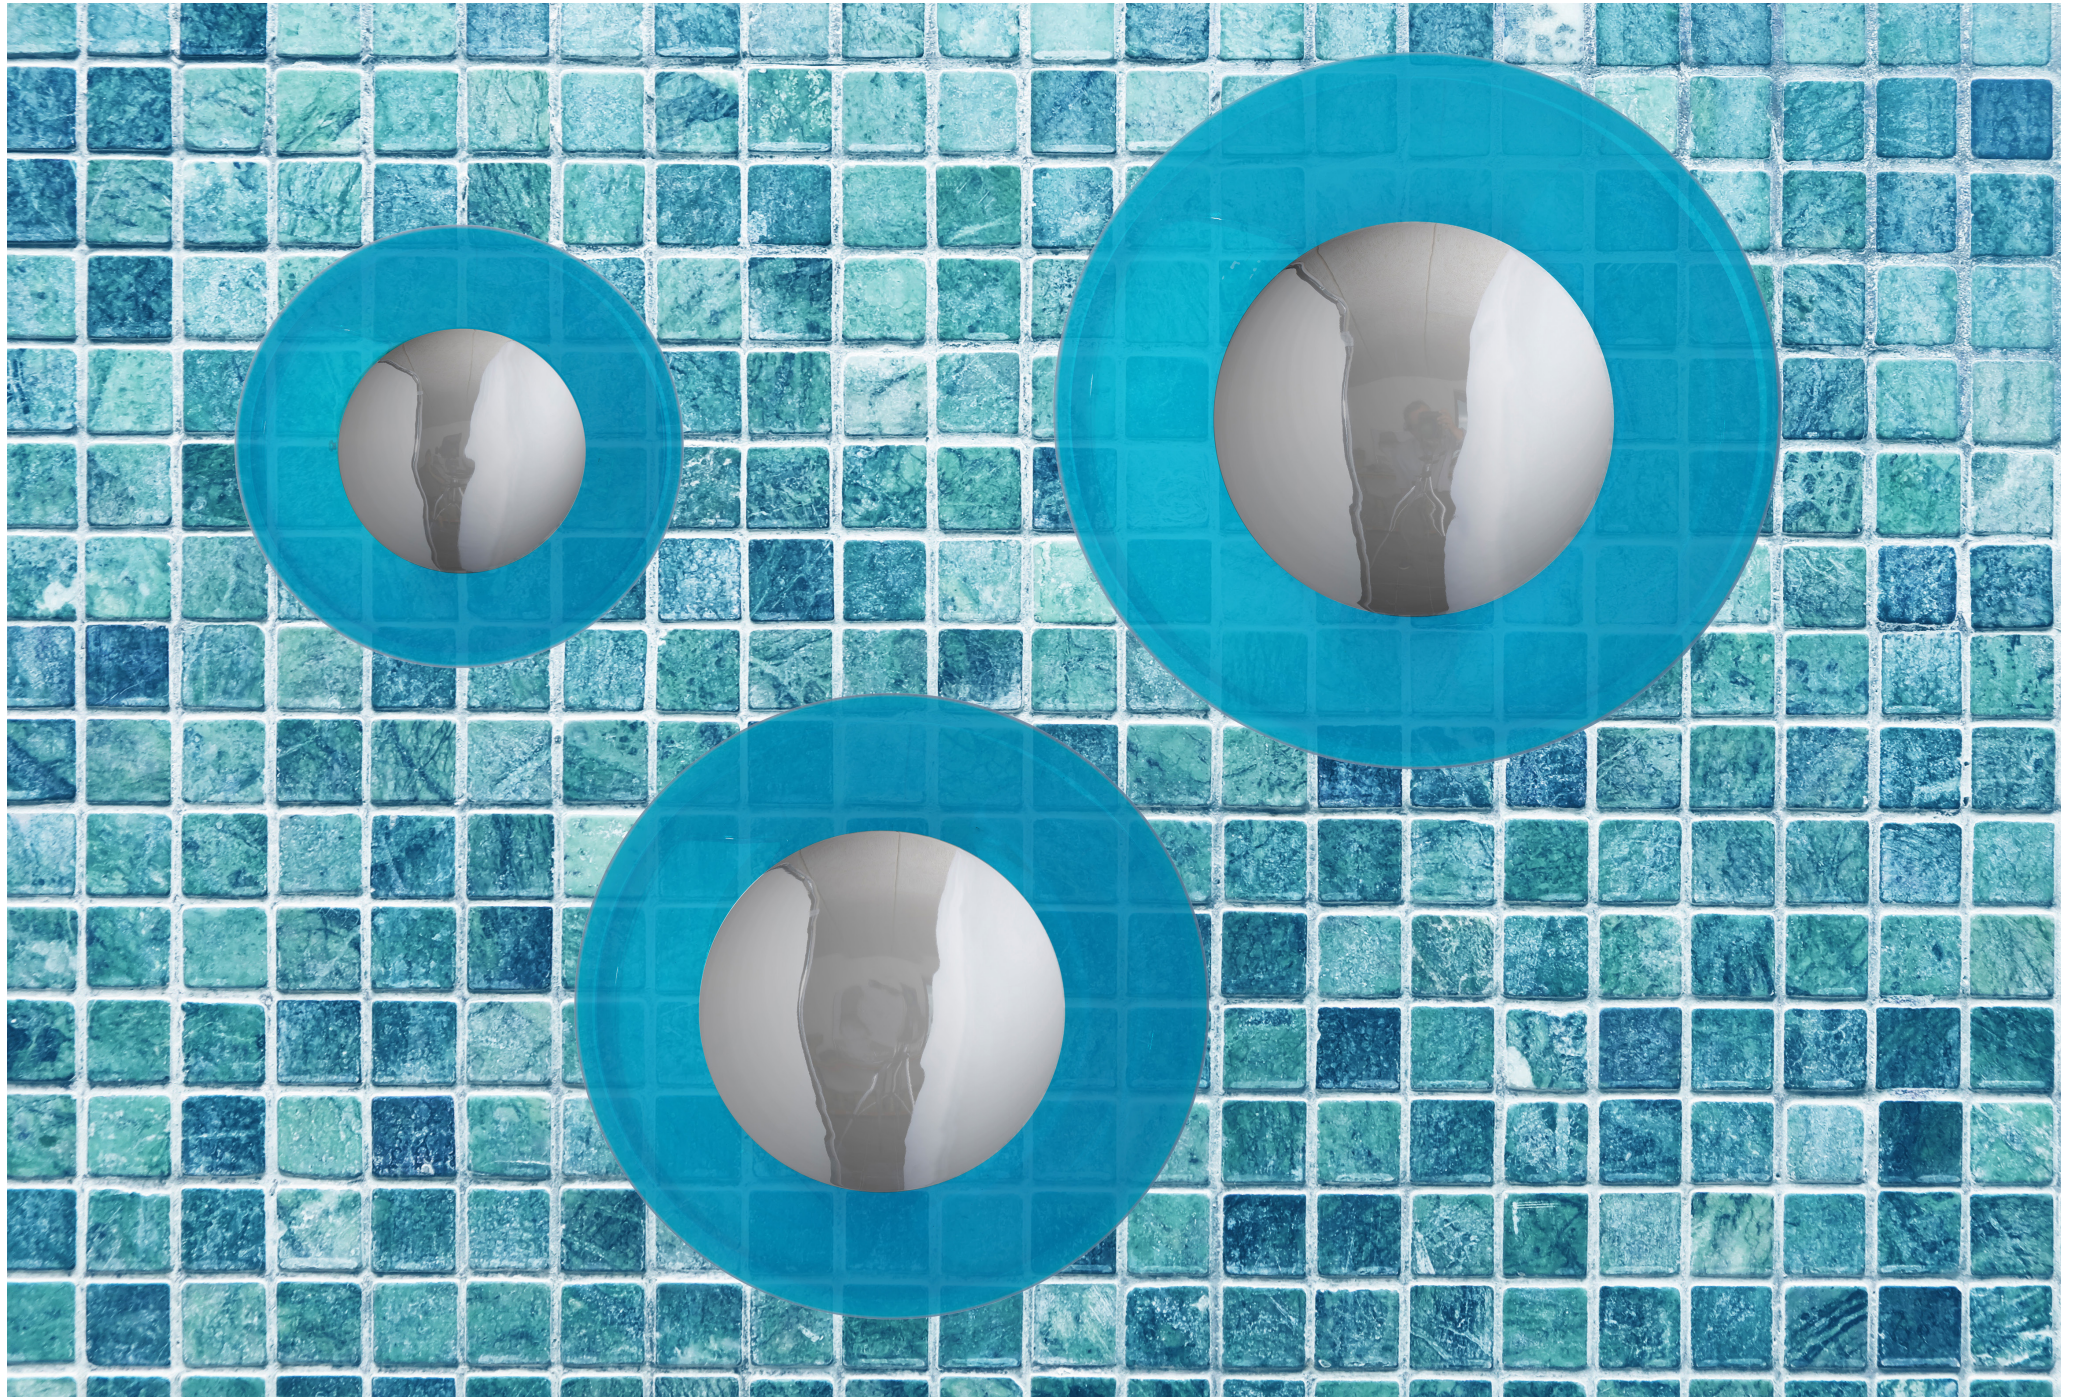

# Superb functionality

“The Horizon series is made using mouth-blown glass. Available in three sizes and numerous beautiful and timeless colours”

This page: Bottom left: Horizon Ø21 Golden Smoke LA101772CW, top: Horizon Ø29 Clear LA101784CW, bottom right: Horizon Ø36 Chestnut Brown LA101803CW

# Bathroom bliss

This page: Left: Horizon Ø21 Bright Coral LA101826CW, right: Horizon Ø21 Chameleon LA101827CW

“The Iconic Awards: Innovative Interior only honours the best of the best furniture and interior in the design industries. The award is given by a jury selected by The German Design Council. EBB & FLOW received a winner title for its Horizon ceiling / wall lamp”.

# Statement design

“Its dual purpose of being both a ceiling lamp and a wall lamp makes it perfect for bathroom interior projects, it’s decorative and simply a statement lamp”.

# Splash proof art!

This page: Top left: Horizon Ø21 Pool Blue LA101783CW, bottom: Horizon Ø29 Pool Blue LA101797CW, top right: Horizon Ø36 Pool Blue LA101811CW. Next page: Left: Horizon Ø36 Clear LA101799CW, right: Horizon Ø21 Clear LA101771CW