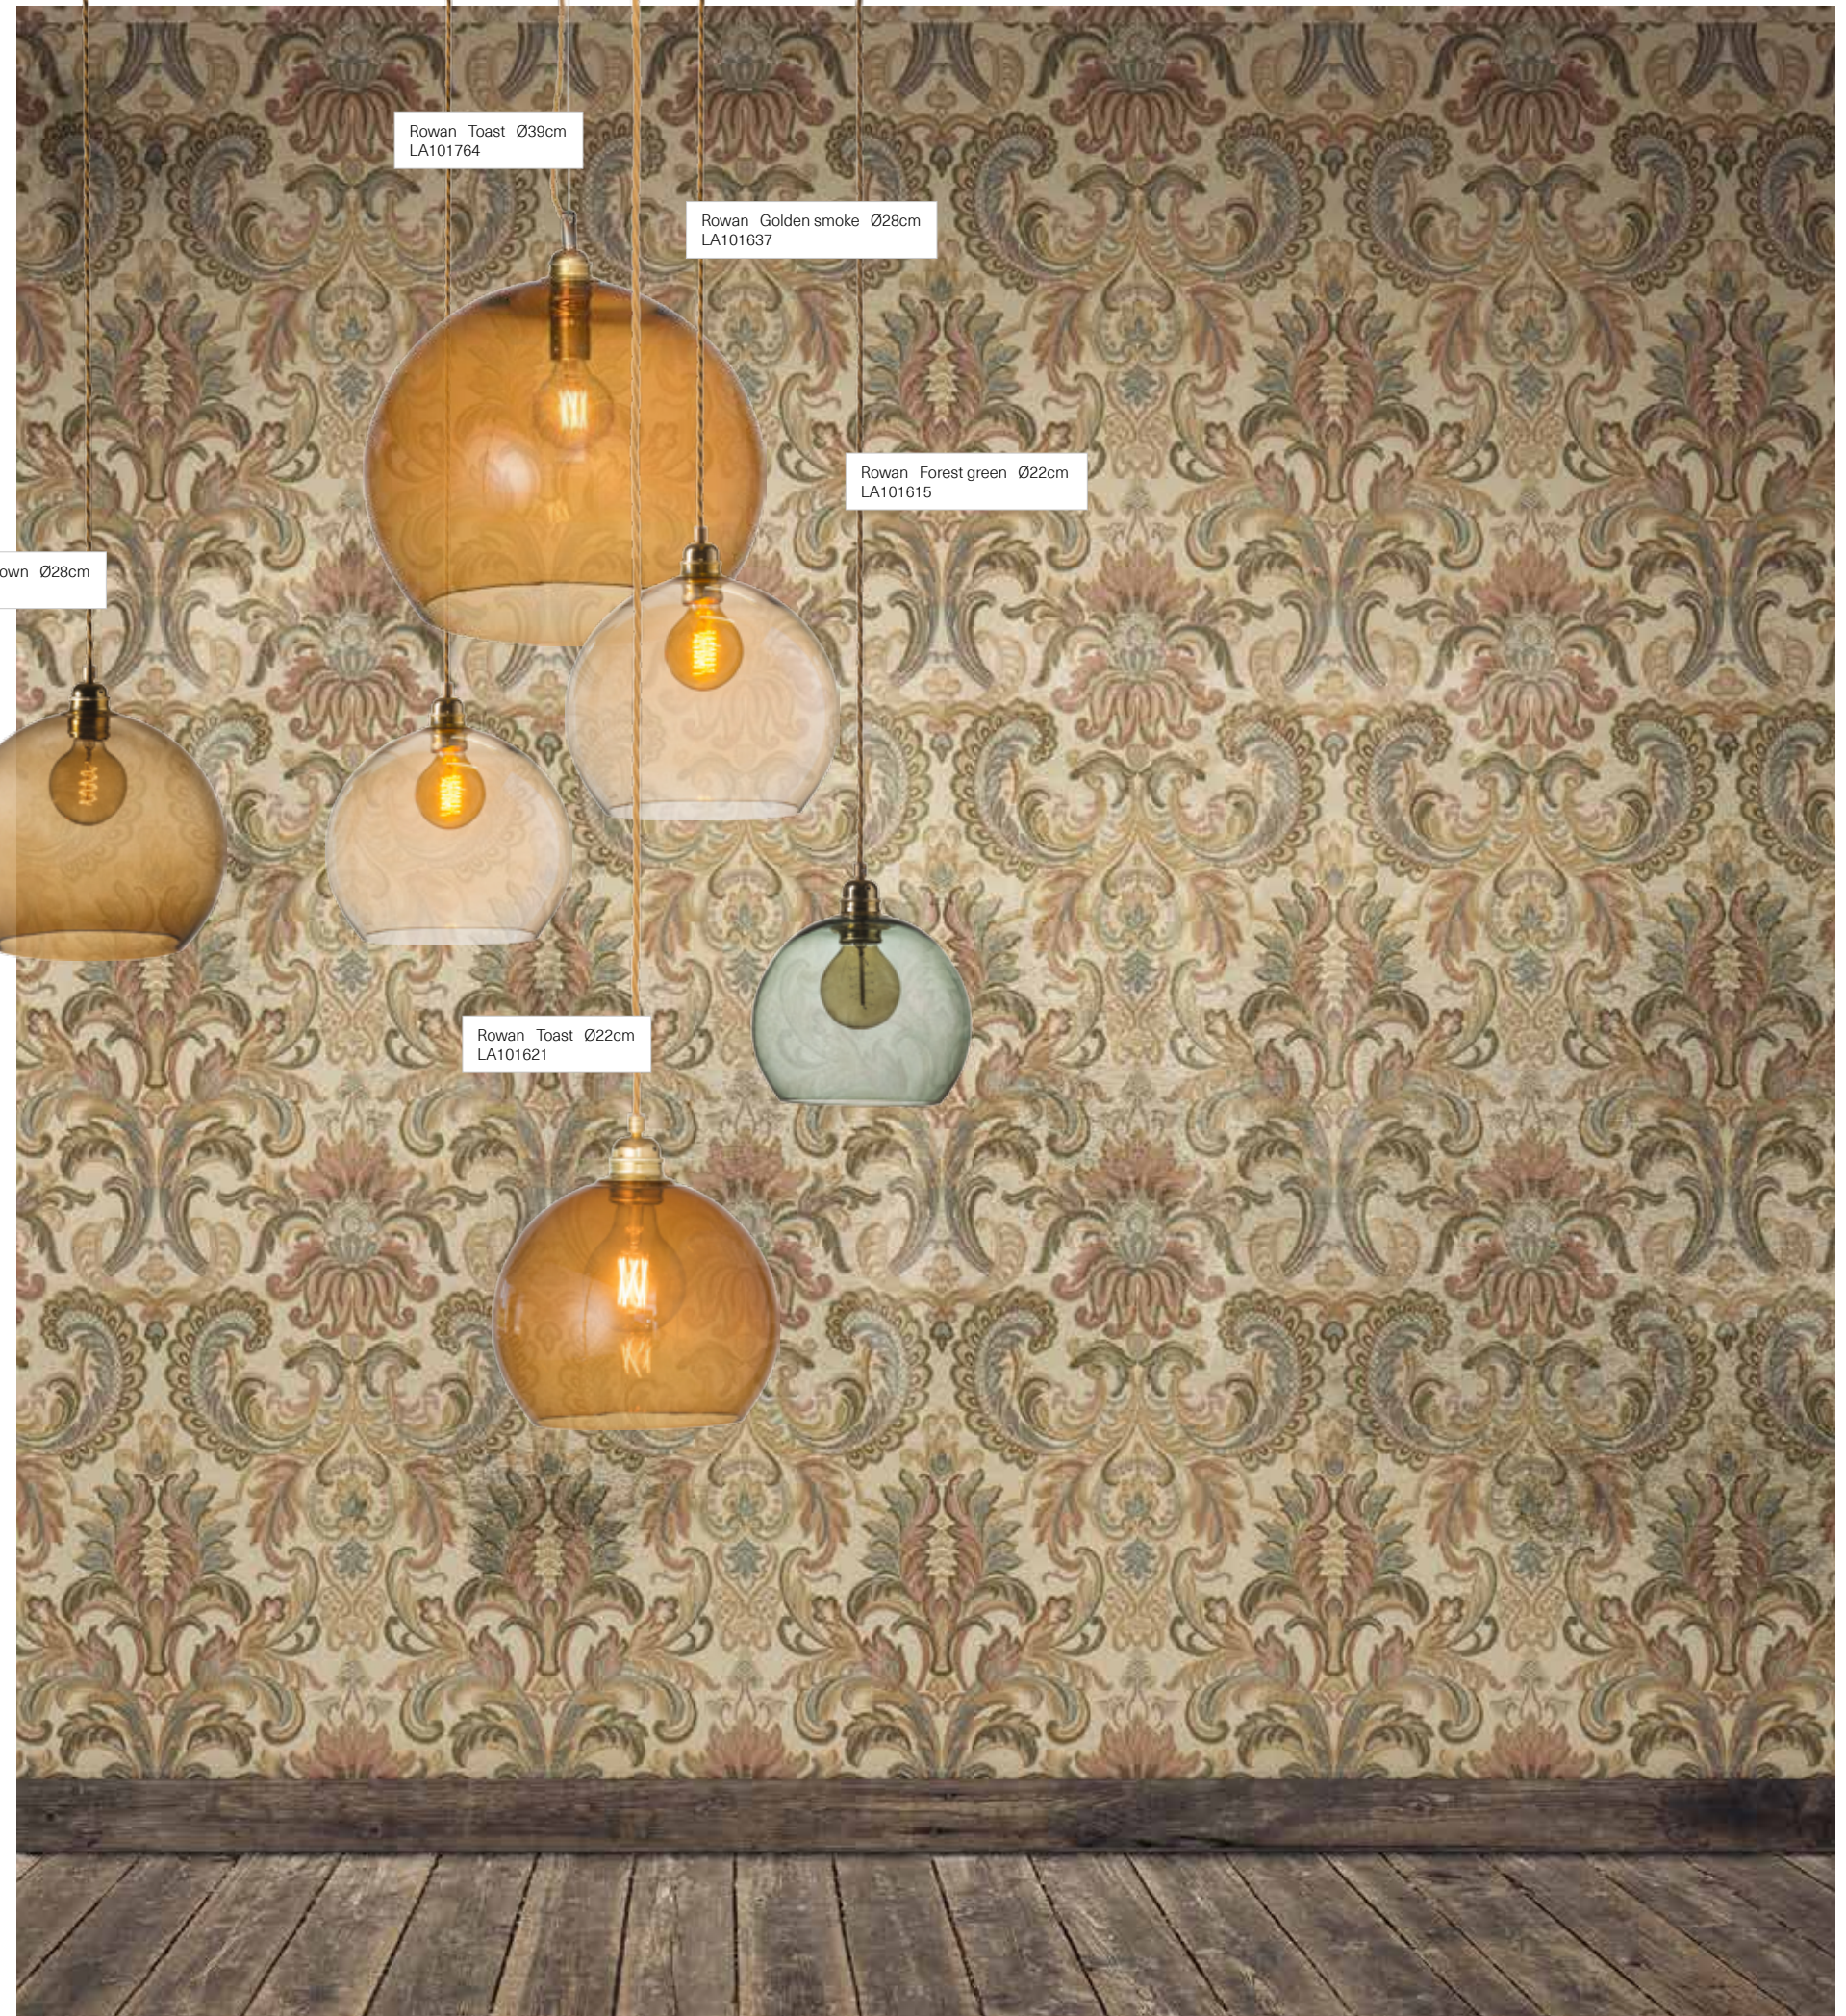

Rowan Angry sea Ø39cm
LA101765

Rowan Chestnut brown Ø15,5cm
LA101548W

Glass dome Obsidian Ø20cm
LA101690

Glow in a dome Brass base Ø23cm
DI101687

Horizon Bright coral Ø29cm
LA101829CW

The **NEW** Horizon ceiling/wall lamp combines simple styling with superb functionality. Its dual purpose of being both a ceiling and a wall lamp makes it perfectly perched along a staircase or corridor, or for creating a statement wall...or ceiling.

Rowan Crystal large check w gold Ø28cm
LA101536

Rowan Crystal large check w gold Ø15,5cm
LA101532

Rowan Ruby Ø15,5cm
LA101556

Rowan Crystal large check w silver Ø22cm
LA101535

Bold grandure

Clear facet-cut crystal Rowans mixed with one single burst of colour, Ruby.

Wrapping a room in warm and earthy nuances makes for a comforting blend

Toast - **NEW colour**
Chestnut brown
Golden smoke
Forest green

Rowan Toast Ø28cm
LA101644

Rowan Chestnut brown Ø28cm
LA101634

Rowan Toast Ø39cm
LA101764

Rowan Golden smoke Ø28cm
LA101637

Rowan Forest green Ø22cm
LA101615

Rowan Toast Ø22cm
LA101621

Horizon Toast Ø36cm
LA101808

Horizon Golden smoke Ø29cm
LA101786

Say ahh

A natural choice of materials, texture and colour palette makes for a comfortable environment to relax in.