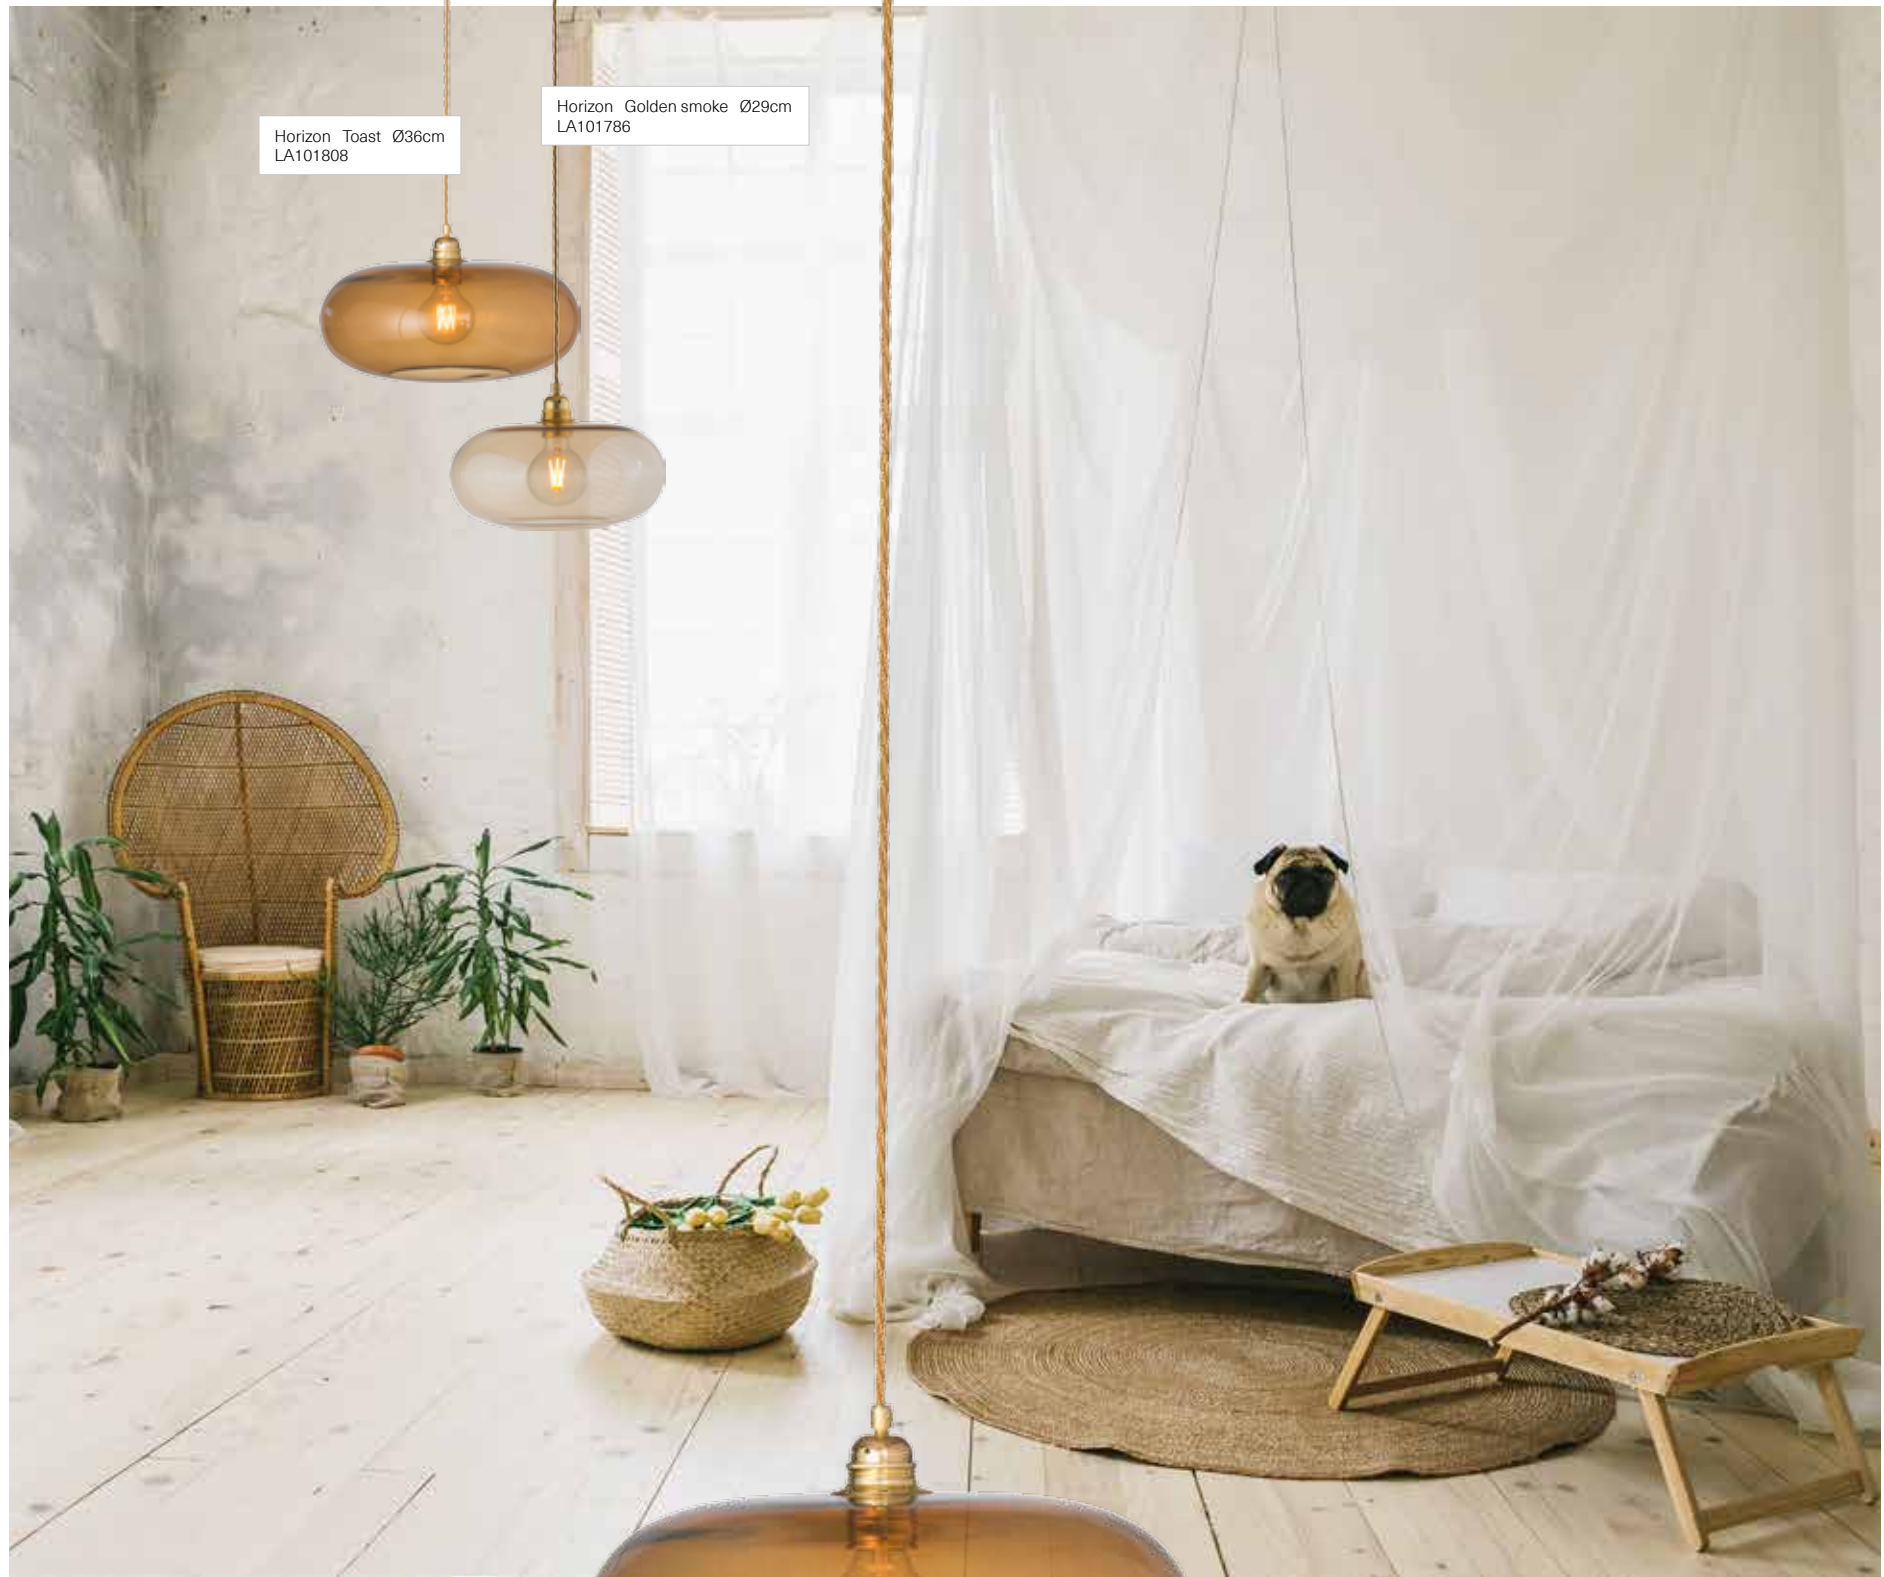

Rowan Golden smoke Ø28cm
LA101637

Rowan Forest green Ø22cm
LA101615

Rowan Toast Ø22cm
LA101621

Horizon Toast Ø36cm
LA101808

Horizon Golden smoke Ø29cm
LA101786

Say ahh

A natural choice of materials, texture and colour palette makes for a comfortable environment to relax in.