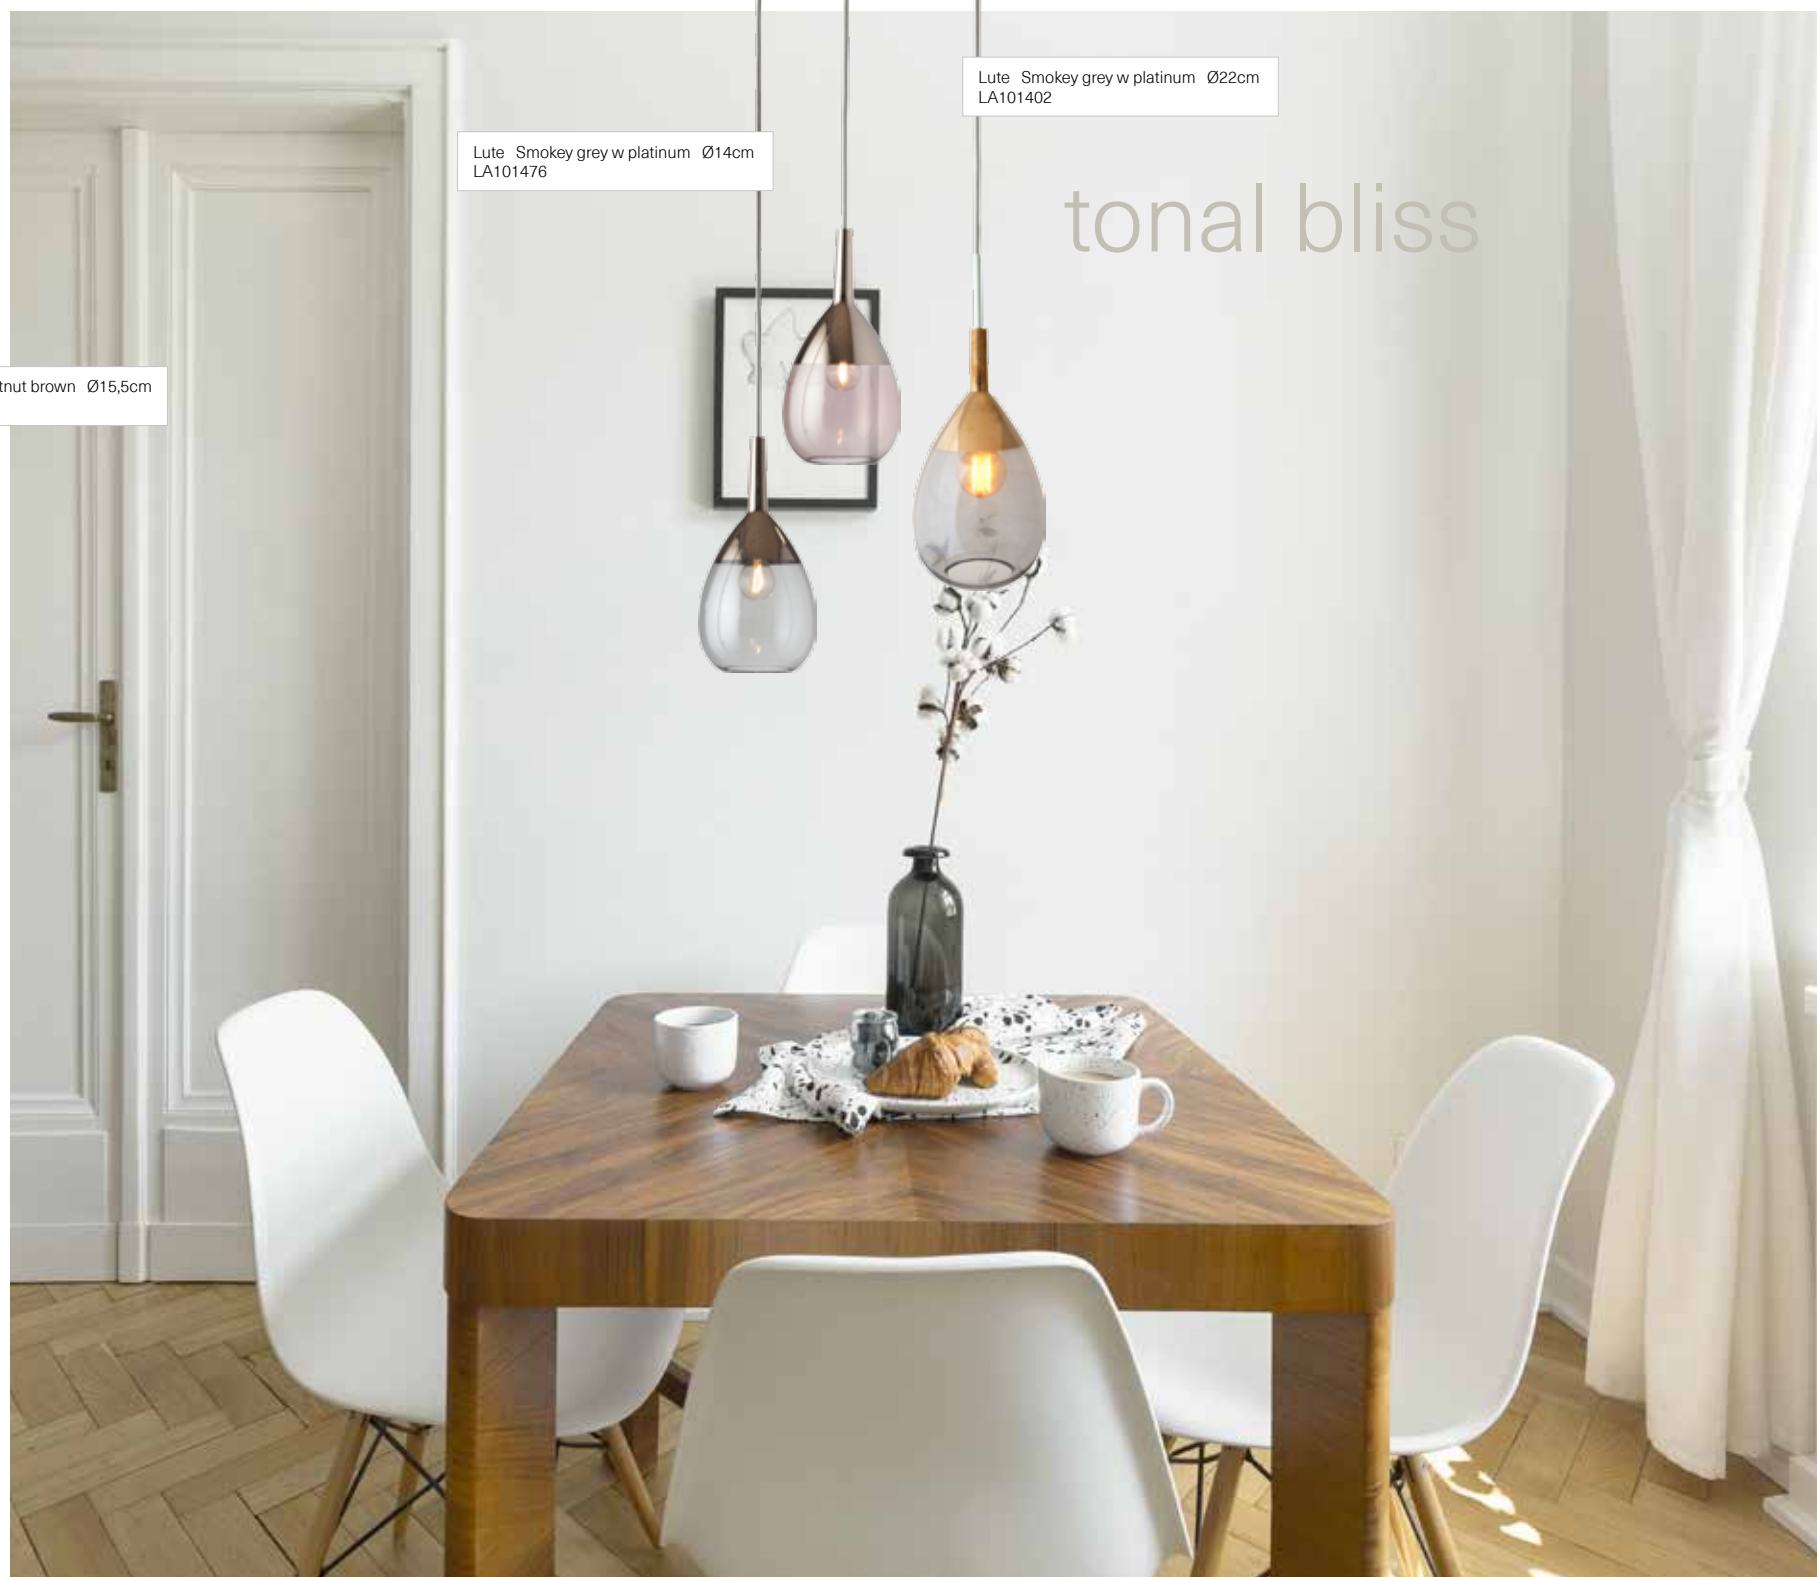

Speak Up! brass base Ø18cm
DI101691

Glass dome Clear Ø15,5cm
DO101349

Speak Up! brass base Ø18cm
DI101691

Rowan Chestnut brown Ø15,5cm
LA101548W

Glass dome Chestnut brown Ø23cm
DO101359

Speak Up! Brass base Ø23cm
DI101693