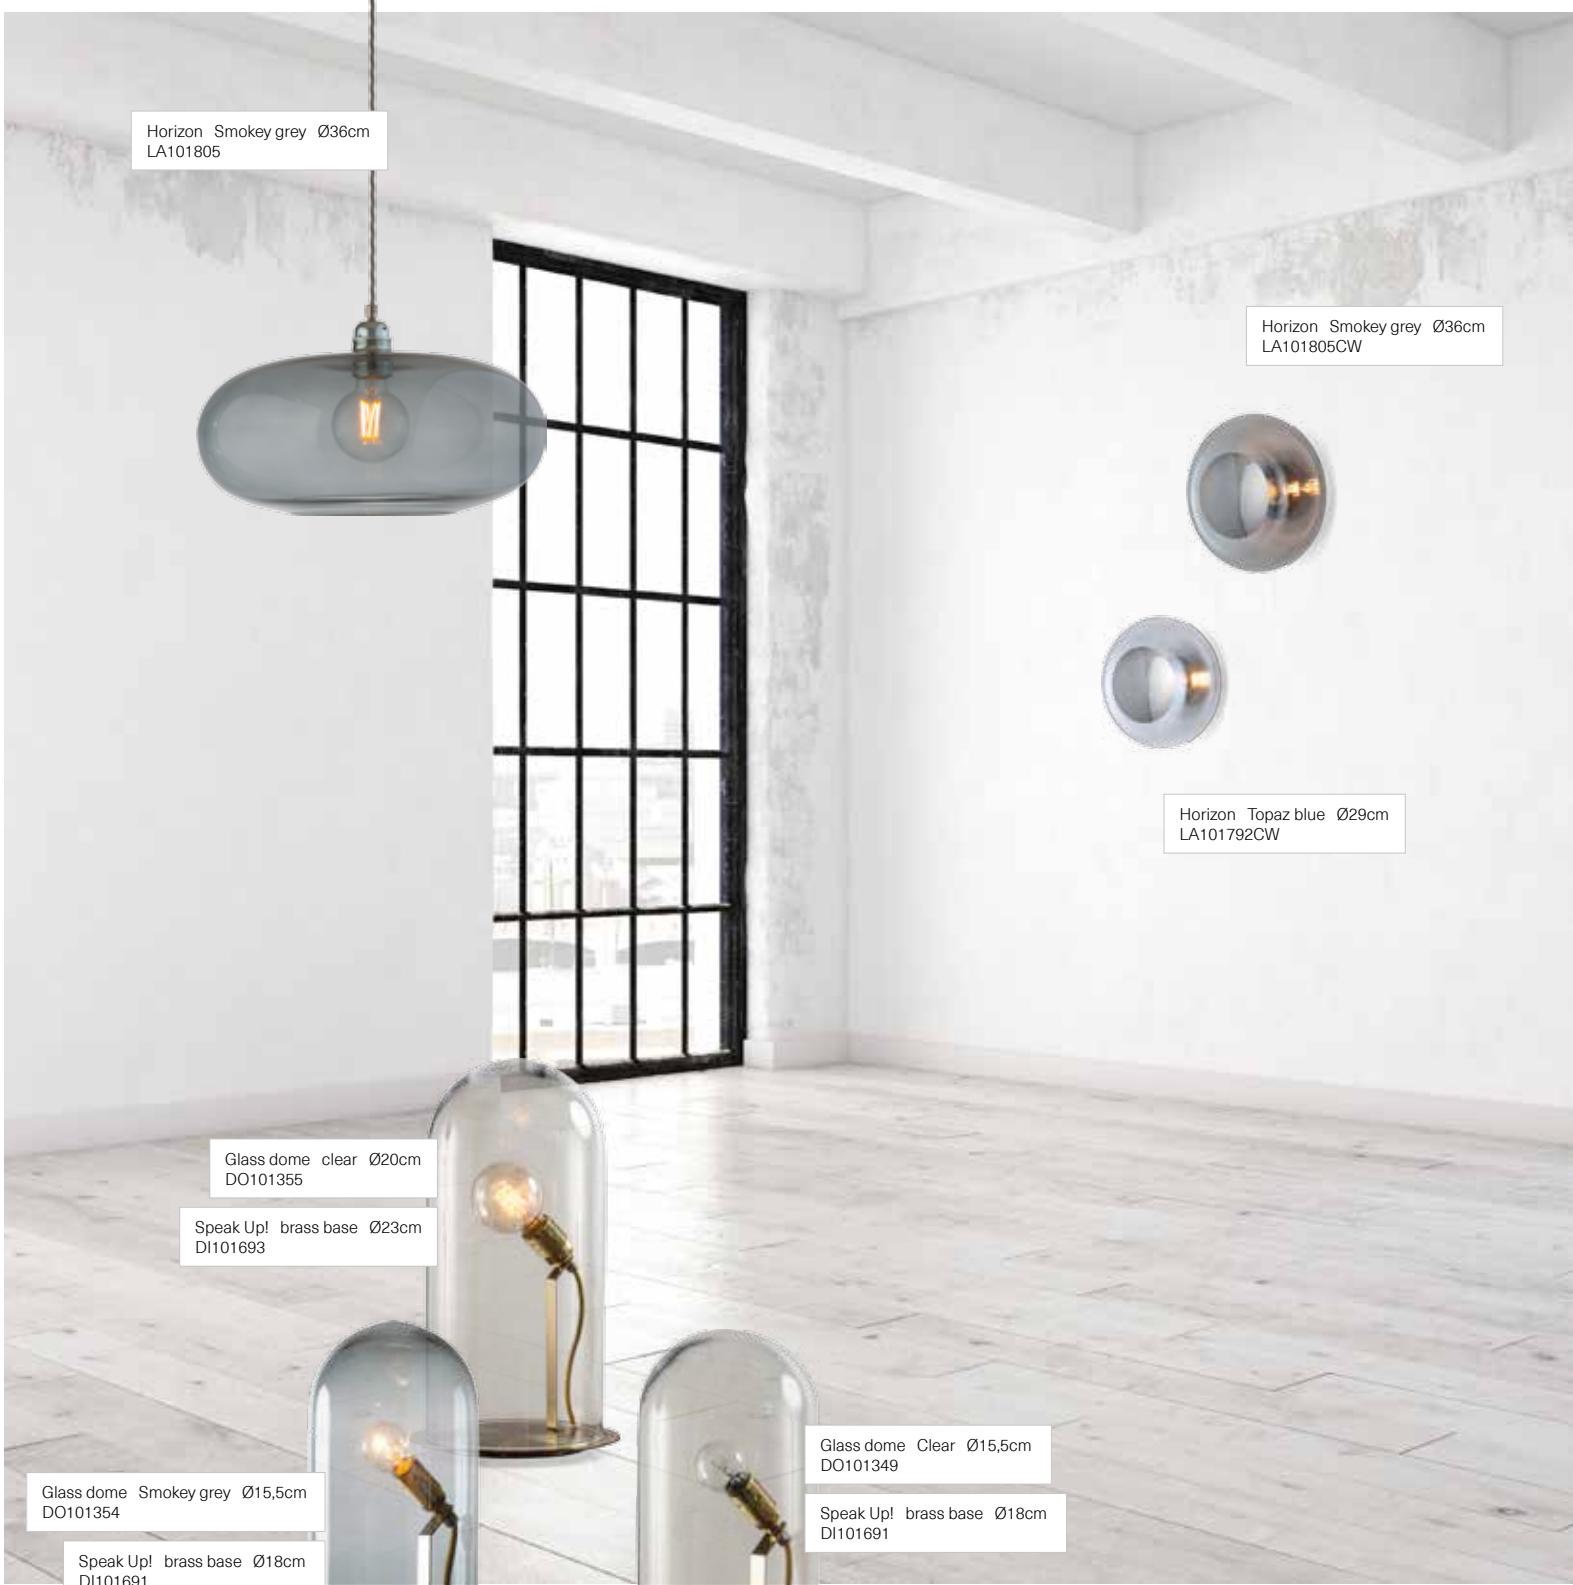

Rowan Angry sea Ø39cm
LA101765

Rowan Chestnut brown Ø15,5cm
LA101548W

Glass dome Obsidian Ø20cm
LA101690

Glow in a dome Brass base Ø23cm
DI101687

Horizon Bright coral Ø29cm
LA101829CW

The **NEW** Horizon ceiling/wall lamp combines simple styling with superb functionality. Its dual purpose of being both a ceiling and a wall lamp makes it perfectly perched along a staircase or corridor, or for creating a statement wall...or ceiling.

Horizon Smokey grey Ø36cm
LA101805

Horizon Smokey grey Ø36cm
LA101805CW

Horizon Topaz blue Ø29cm
LA101792CW

Glass dome clear Ø20cm
DO101355

Speak Up! brass base Ø23cm
DI101693

Glass dome Smokey grey Ø15,5cm
DO101354