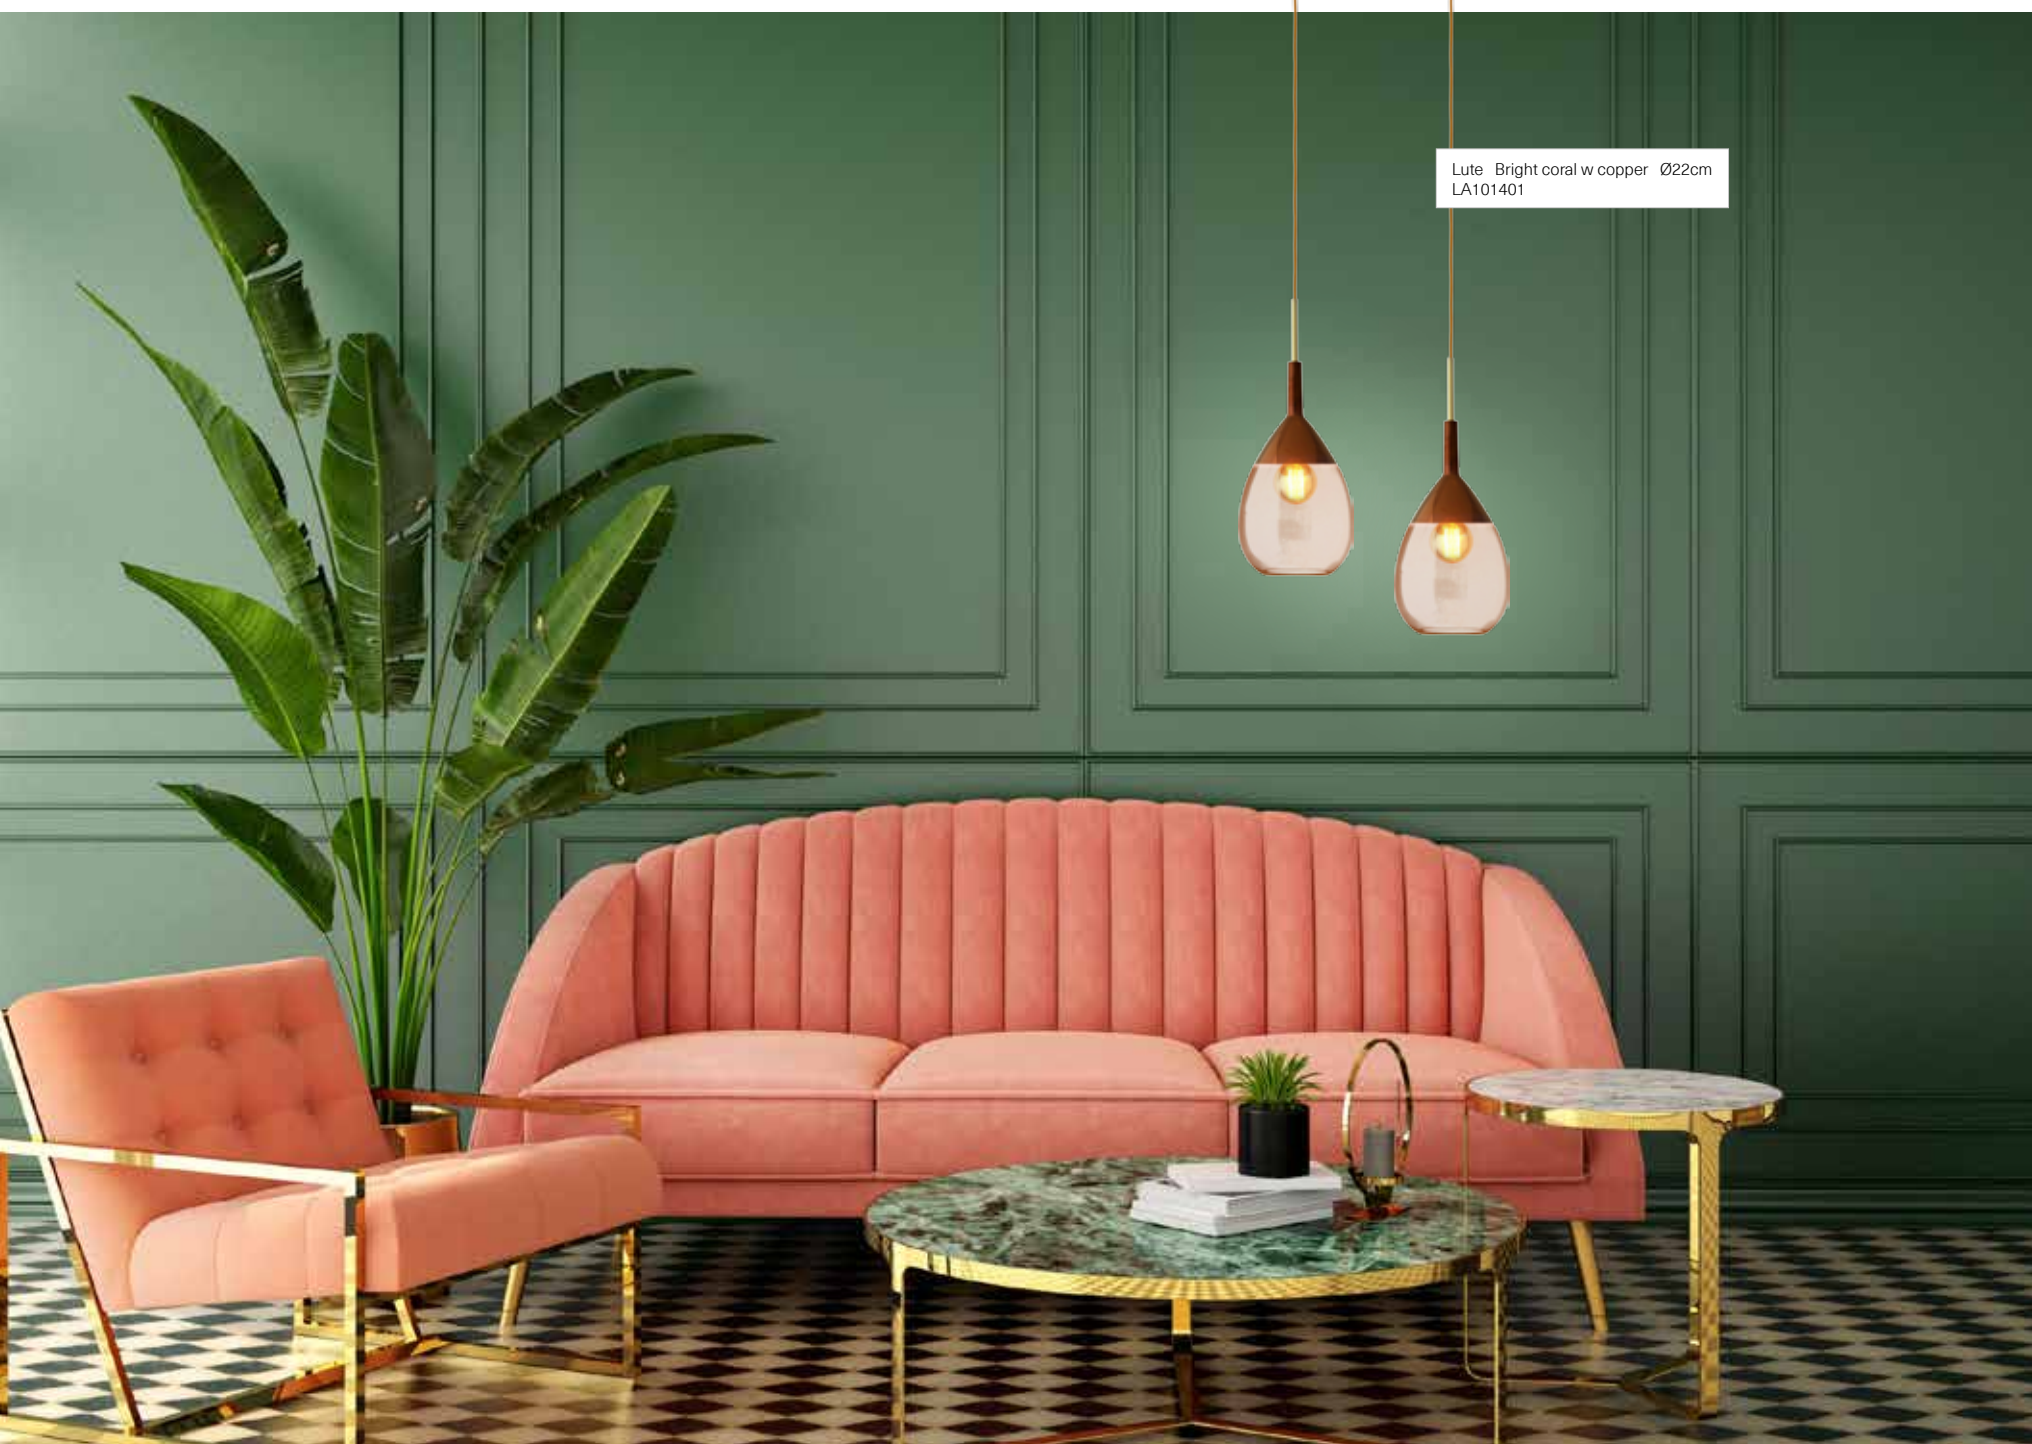

Lounge interiors, this expression of personality shows confidence with colour and texture.