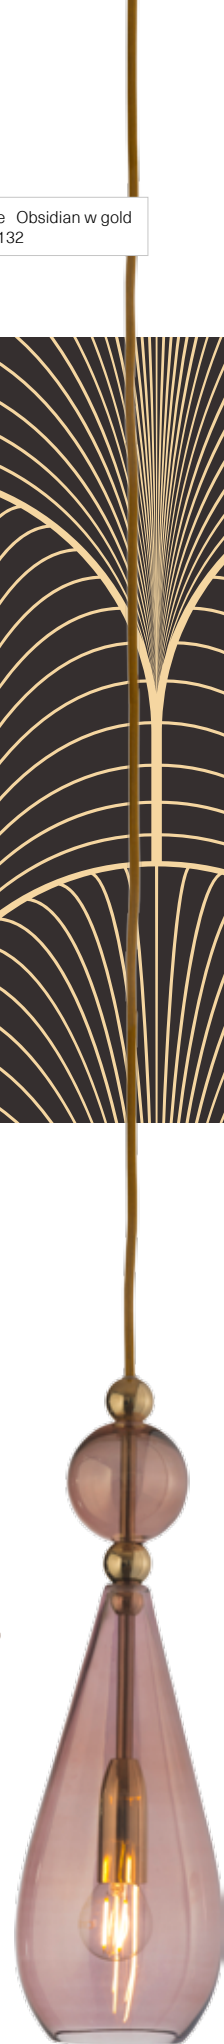

Smykke Obsidian w gold
LA101132