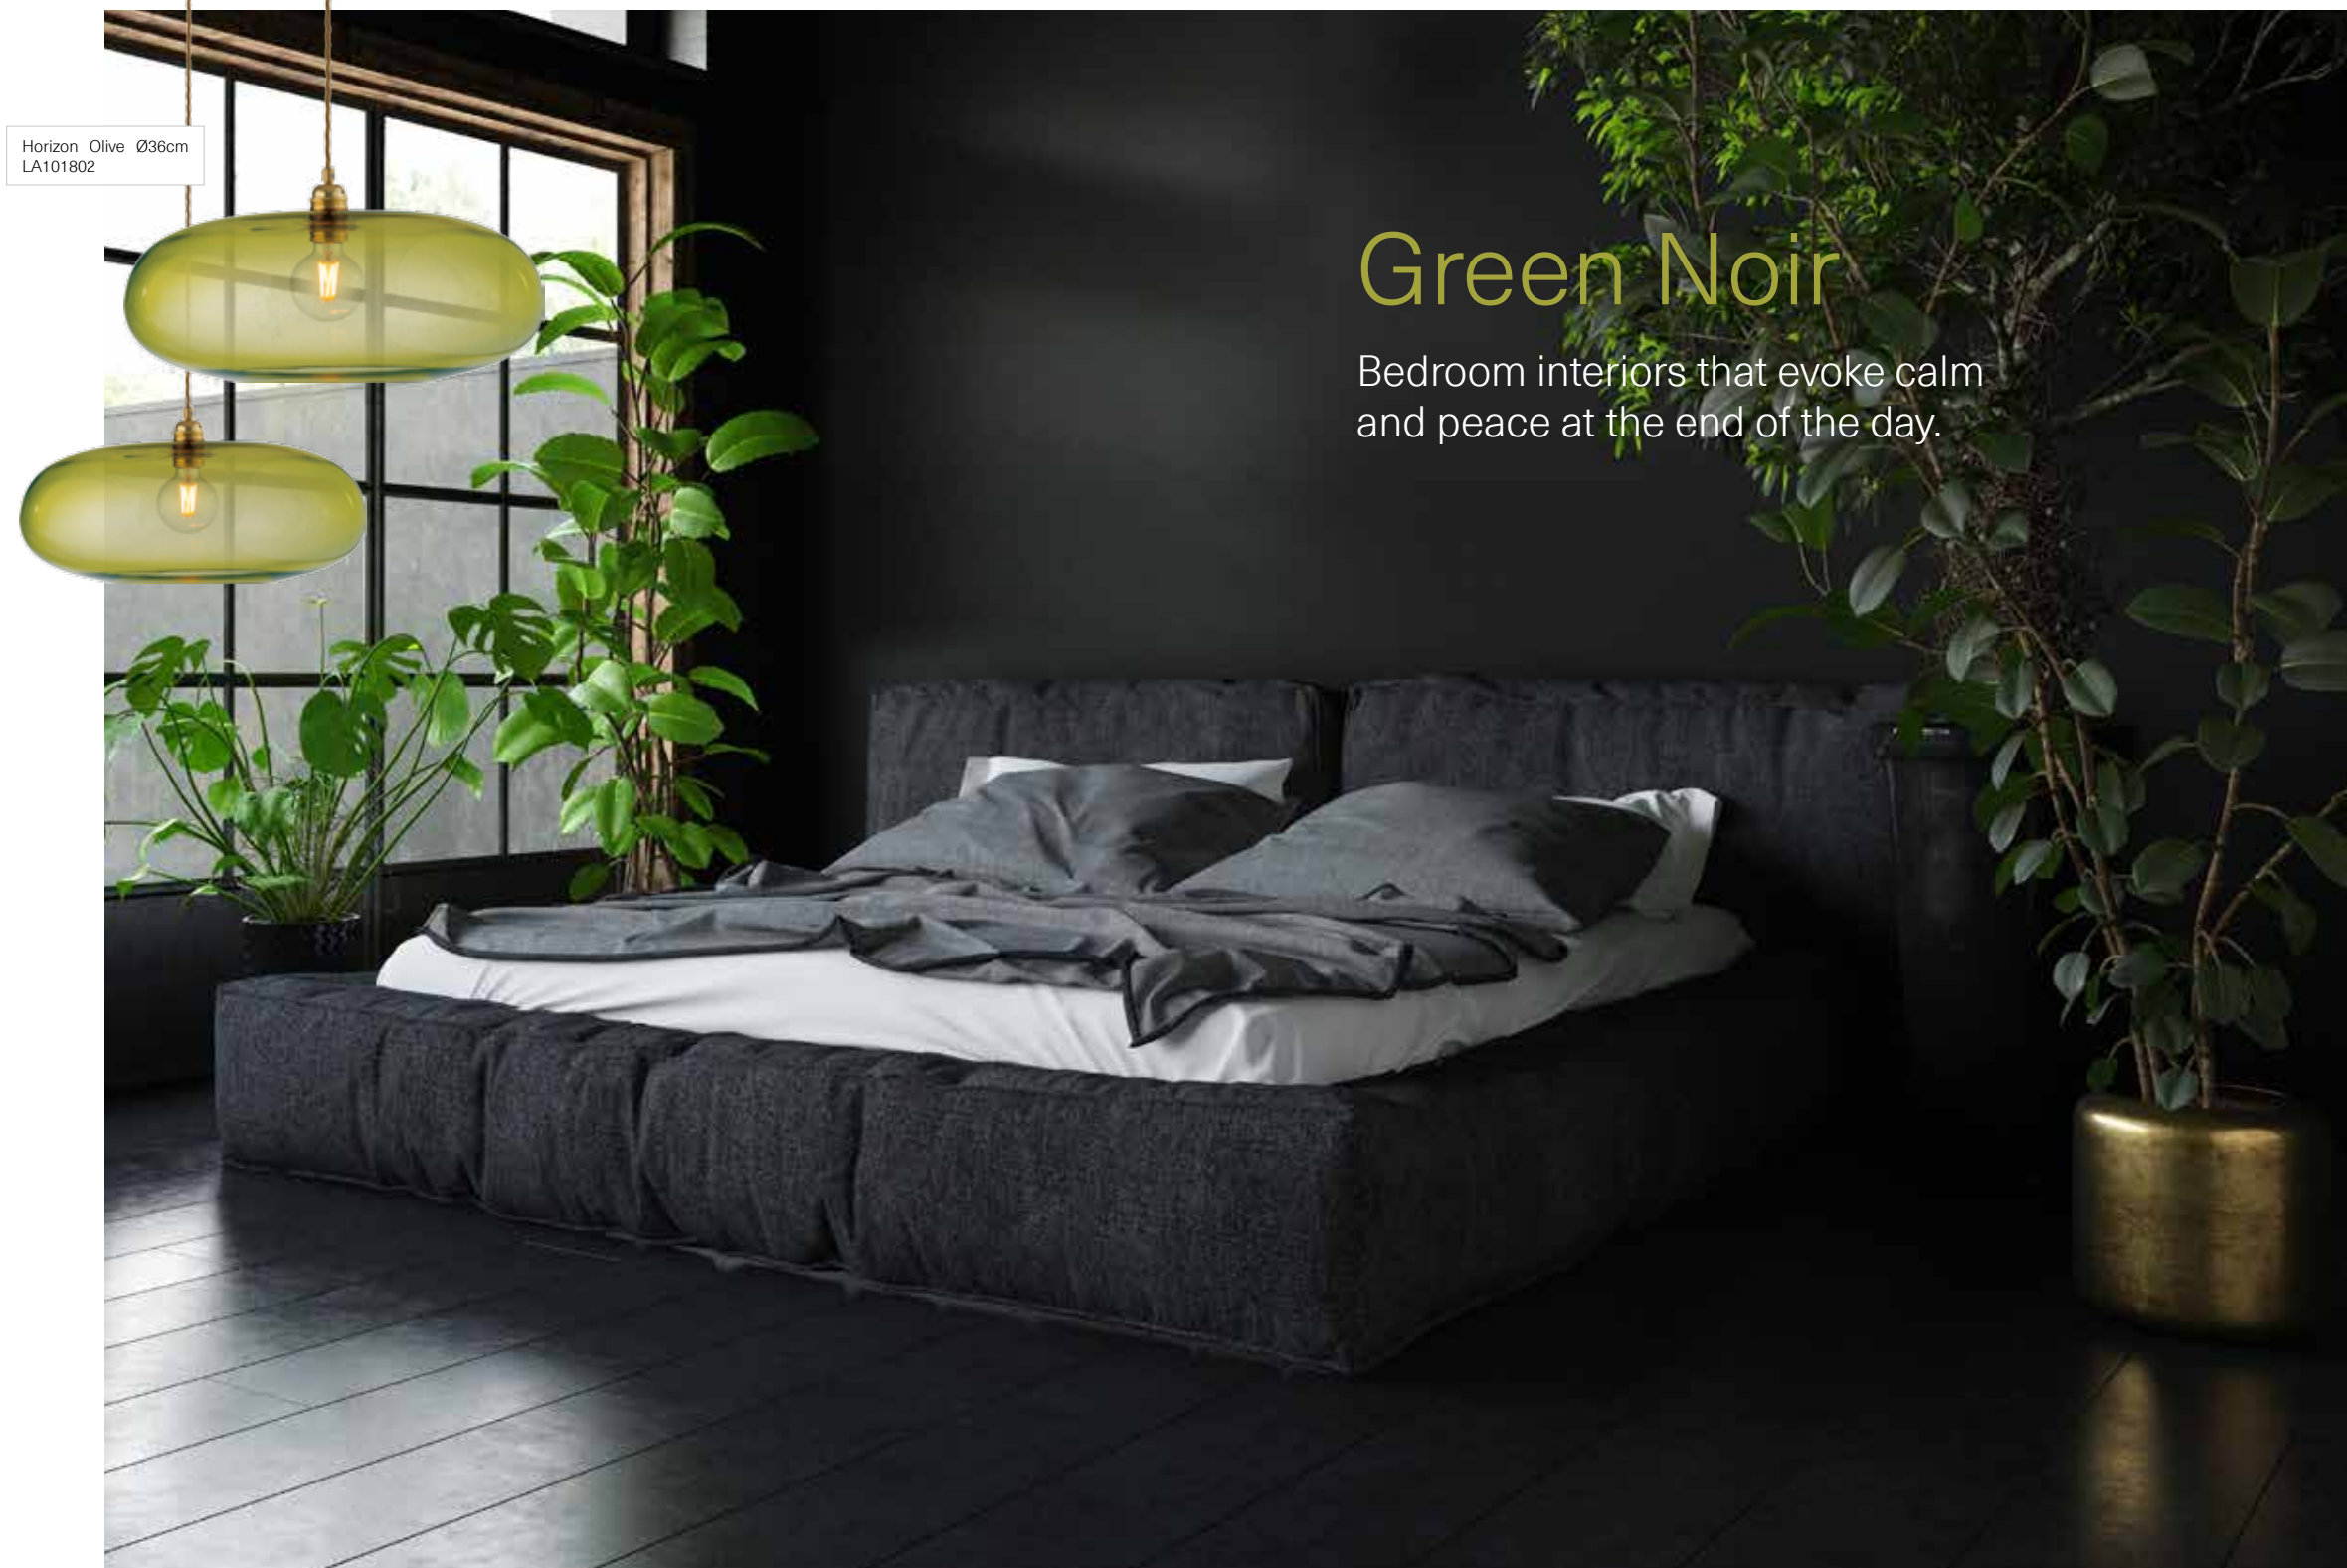

Horizon Olive Ø36cm
LA101802

Green Noir

Bedroom interiors that evoke calm
and peace at the end of the day.