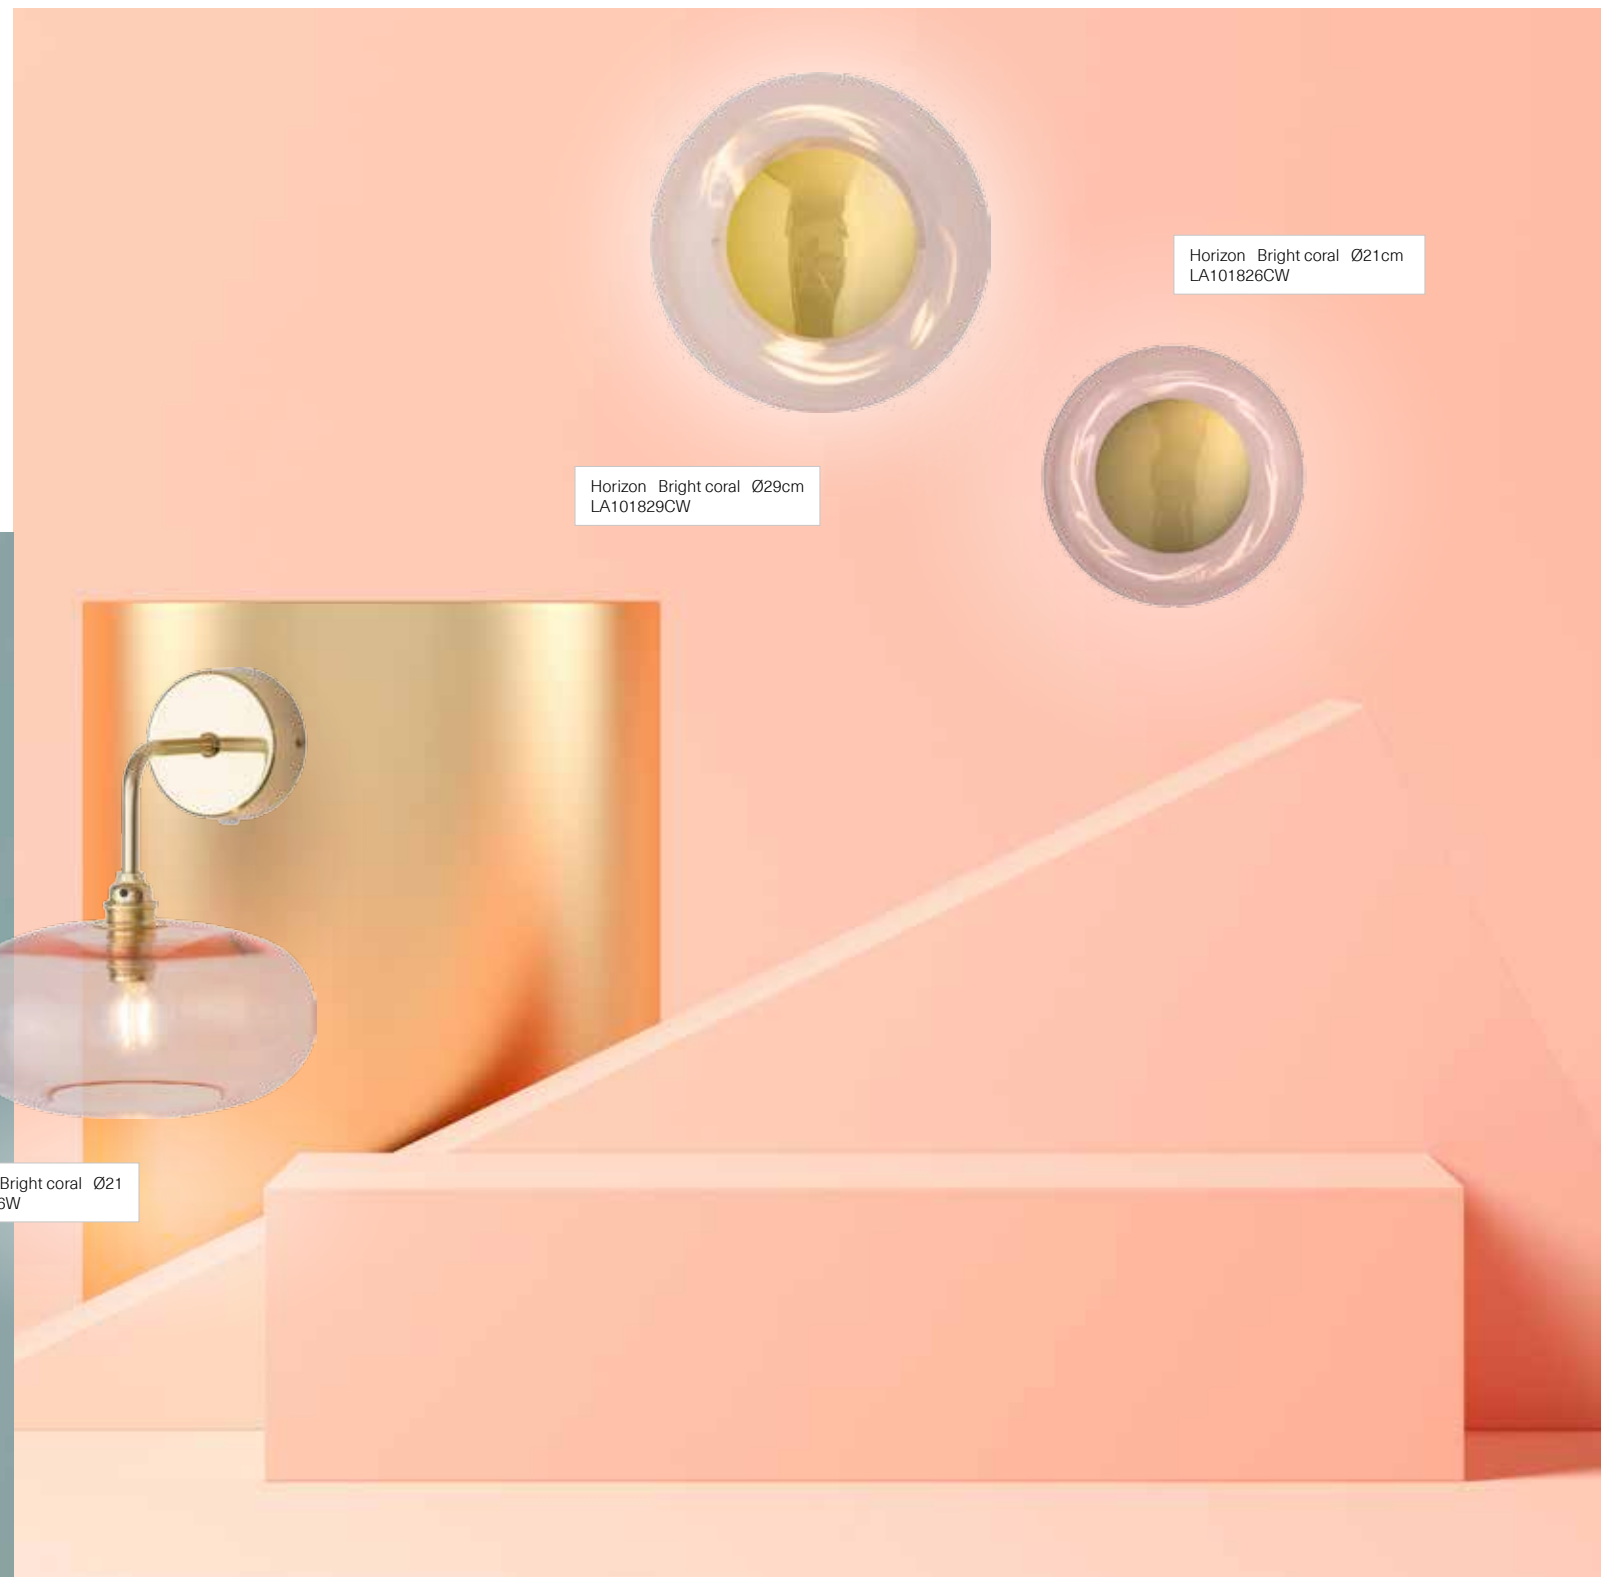

Blushing hues

Indulge in the tonal palette of Obsidian, **NEW** Ruby and Bright Coral.