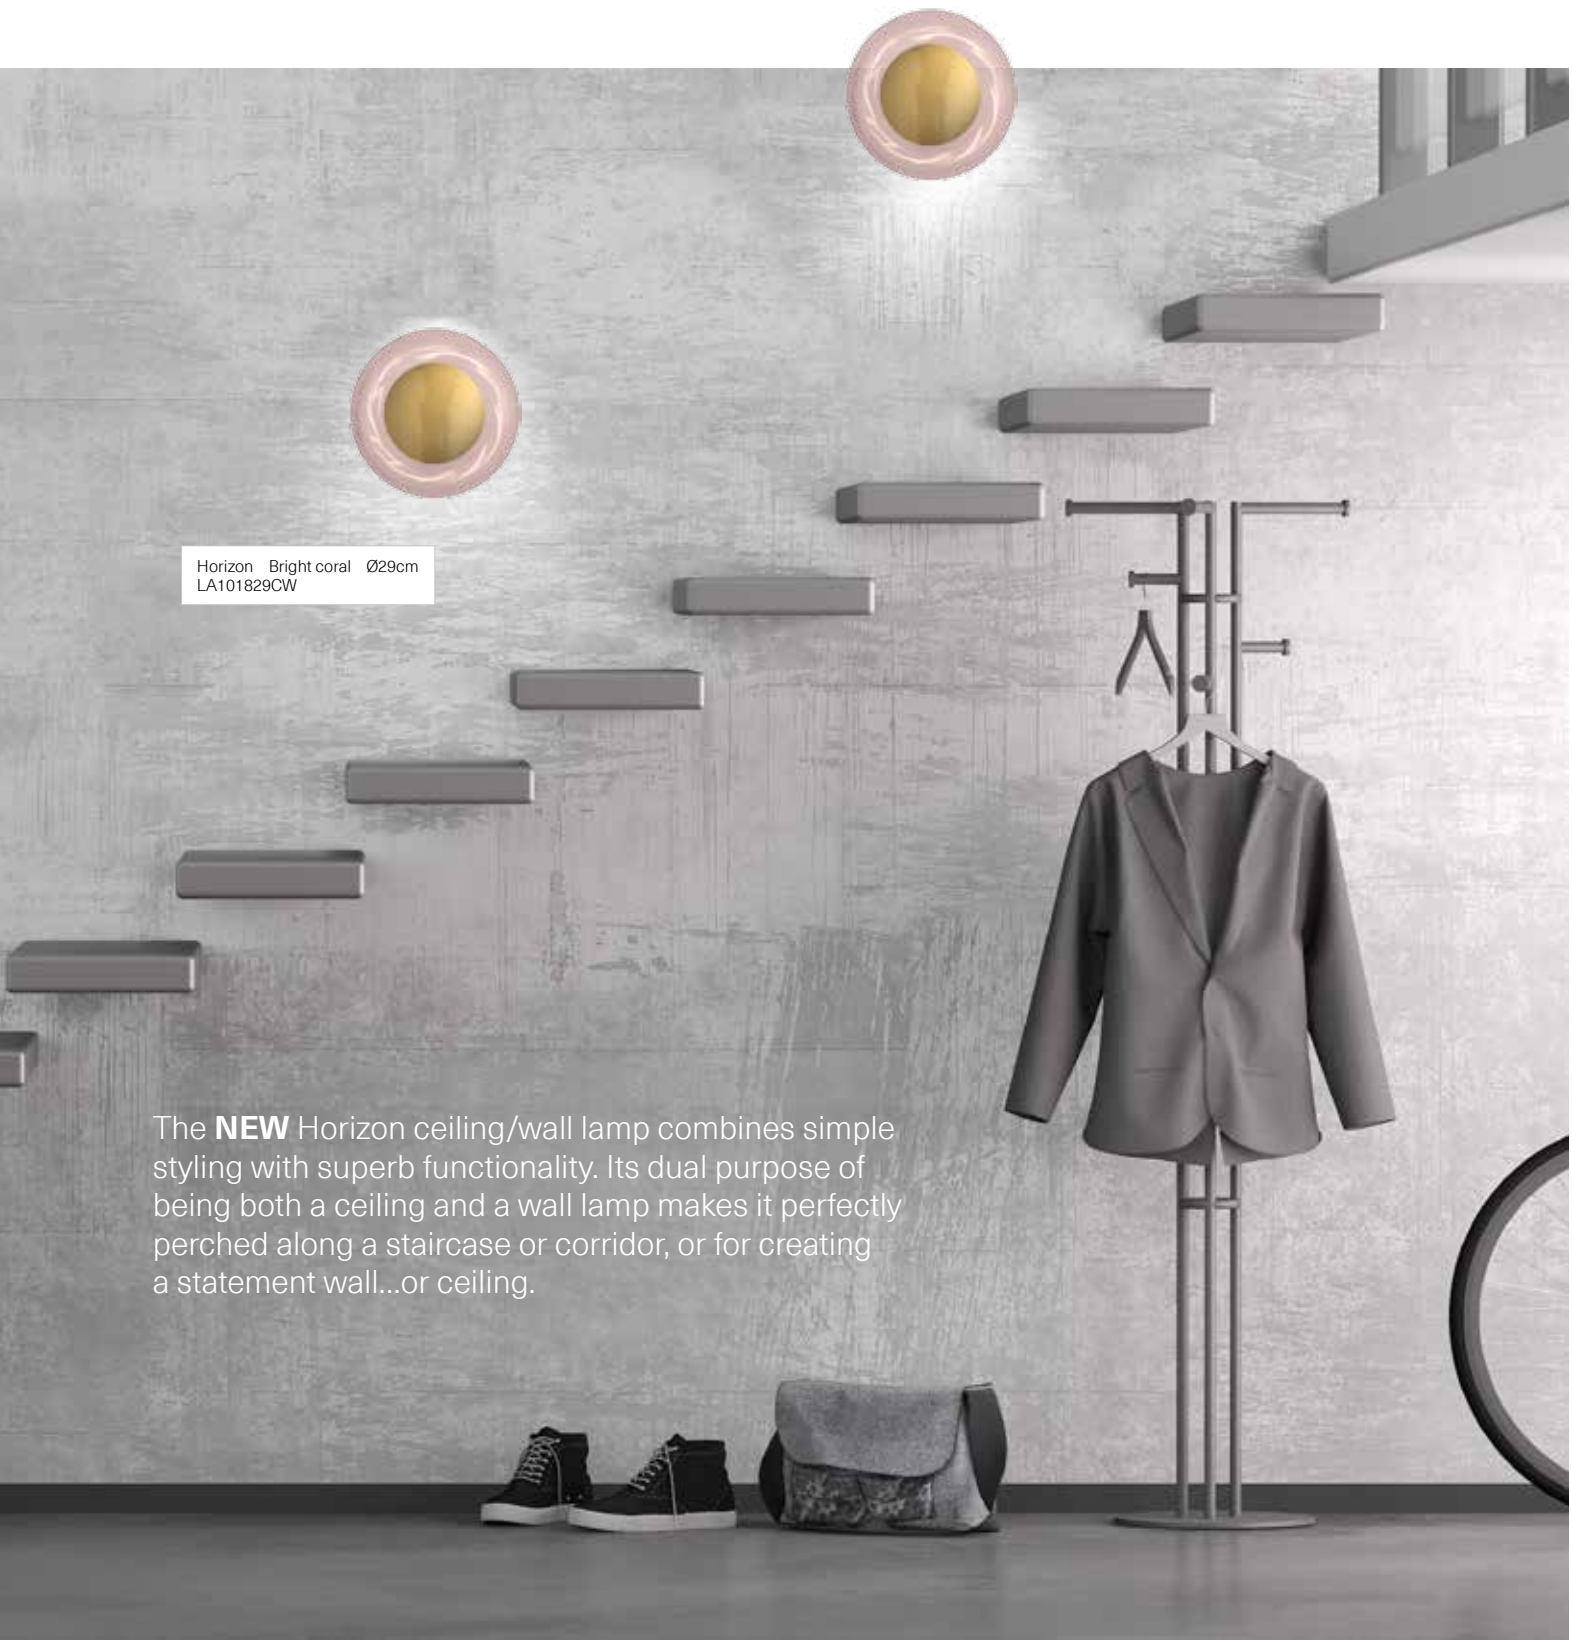

Rowan Angry sea Ø39cm
LA101765

Rowan Chestnut brown Ø15,5cm
LA101548W

Glass dome Obsidian Ø20cm
LA101690

Glow in a dome Brass base Ø23cm
DI101687

Horizon Bright coral Ø29cm
LA101829CW

The **NEW** Horizon ceiling/wall lamp combines simple styling with superb functionality. Its dual purpose of being both a ceiling and a wall lamp makes it perfectly perched along a staircase or corridor, or for creating a statement wall...or ceiling.