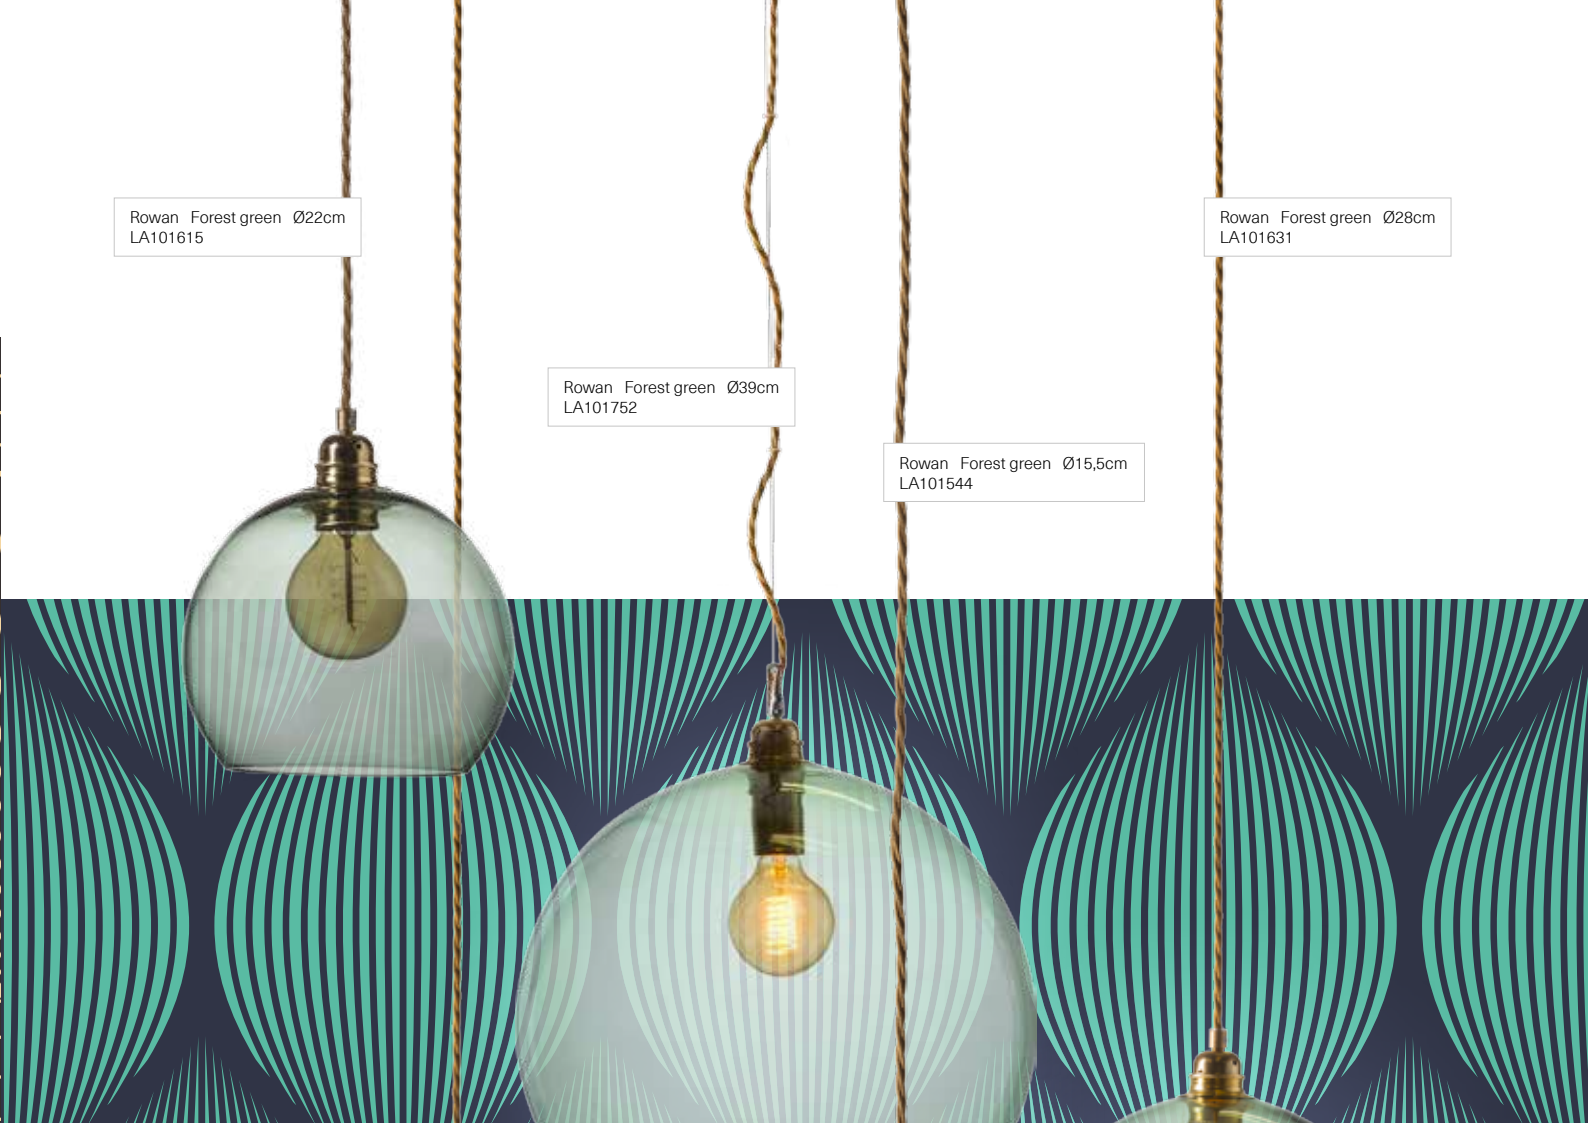

Rowan Forest green Ø22cm
LA101615

Rowan Forest green Ø39cm
LA101752

Rowan Forest green Ø28cm
LA101631

Smykke is inspired by a fascination with precious sparkly earrings.

Smykke - ['smøgə] - is the Danish word for jewellery