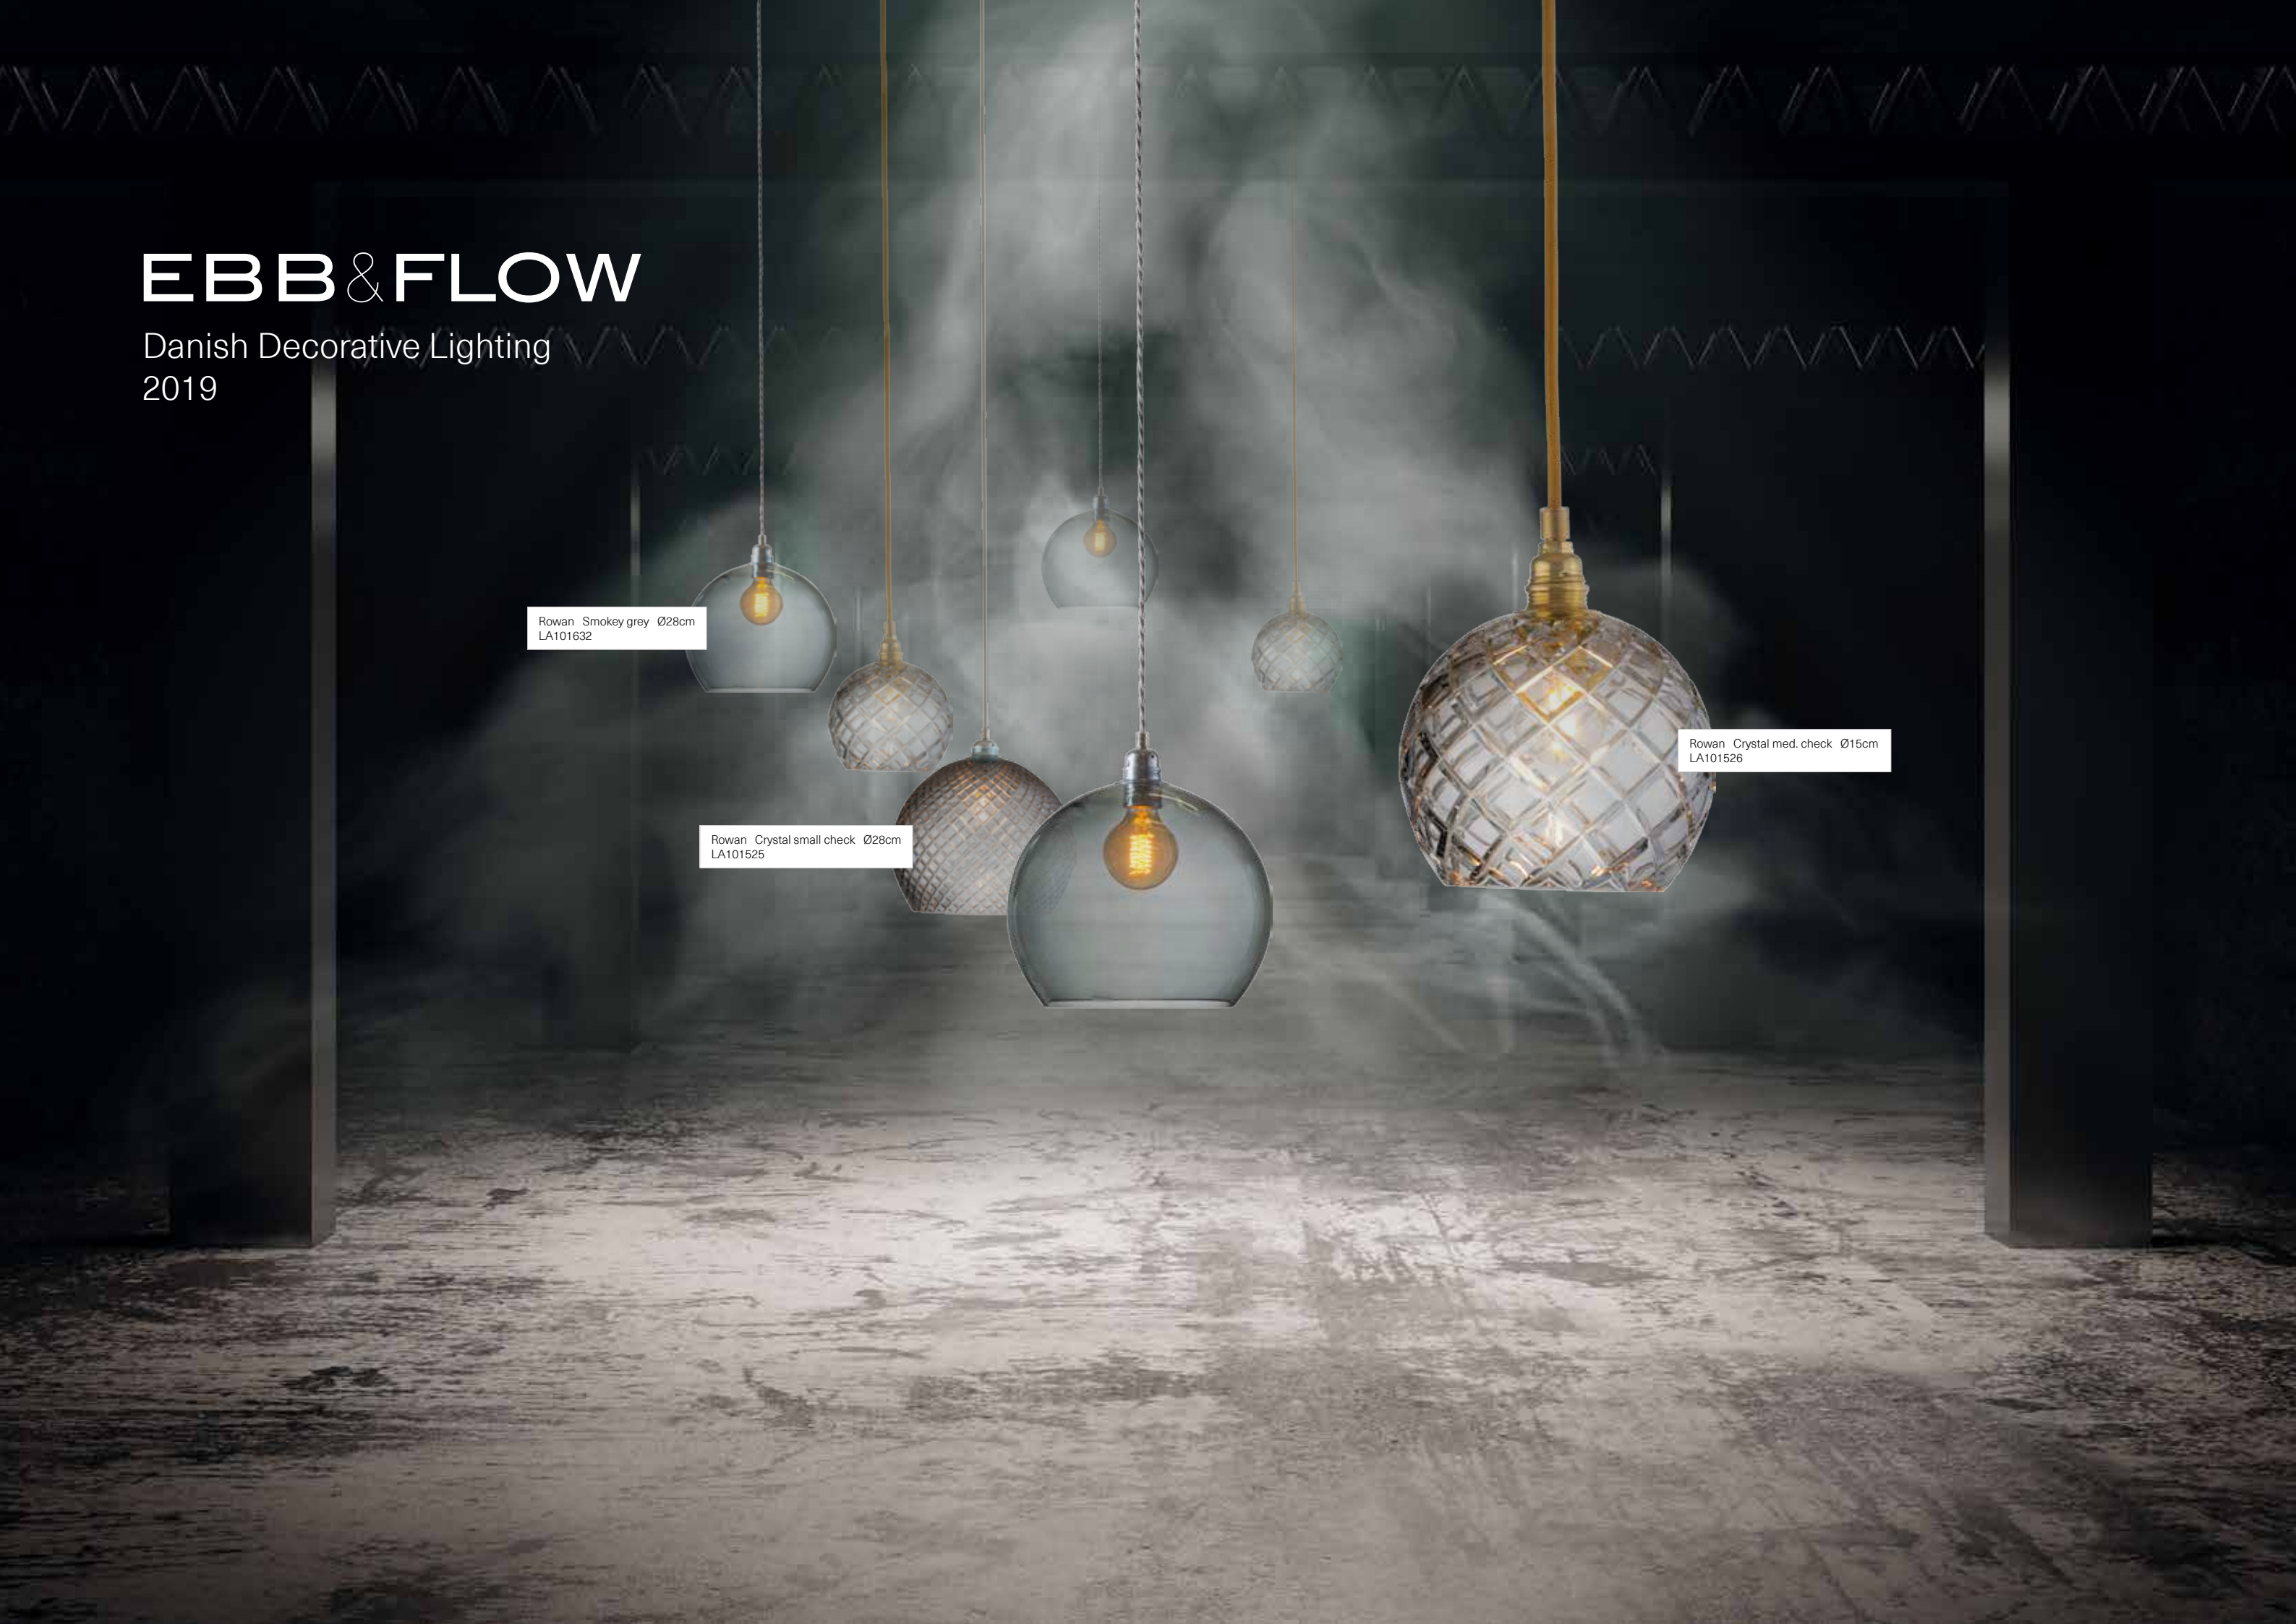

EBB & FLOW

Danish Decorative Lighting
2019

Rowan Smokey grey Ø28cm
LA101632

Rowan Crystal small check Ø28cm
LA101525

Rowan Crystal med. check Ø15cm
LA101526

EBB & FLOW is introducing its first lookbook, showcasing the newest designs and colours in the collection along with our classic designs.