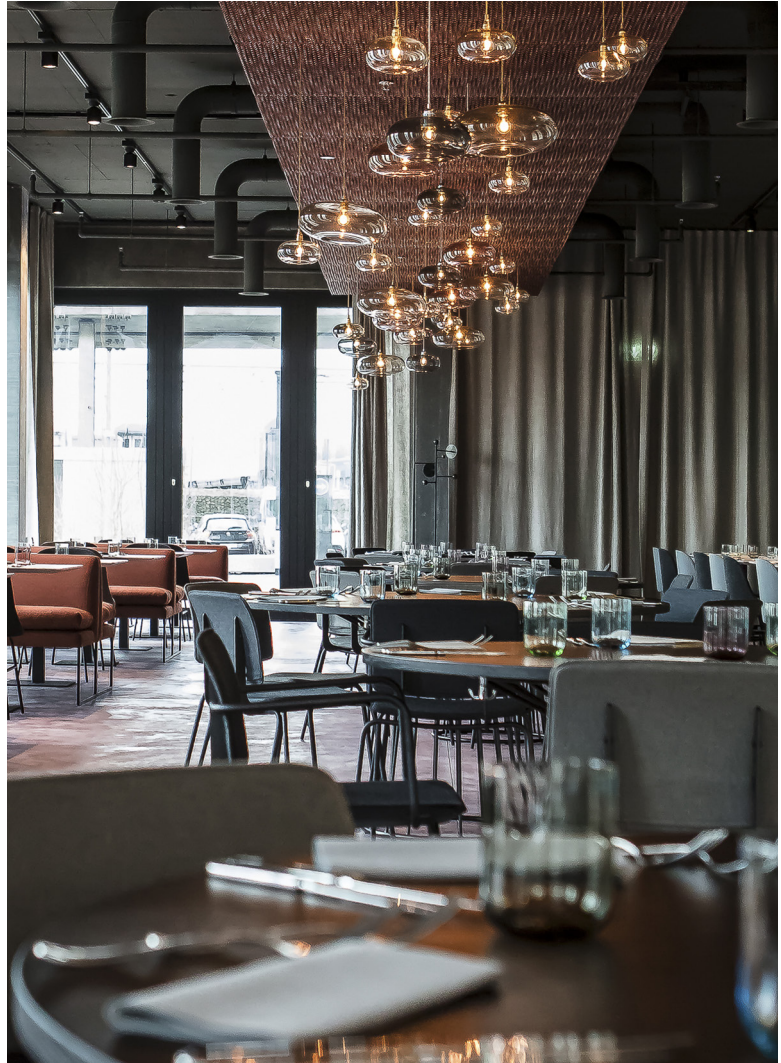

Modern yet classic style.

From cool blues, green and smokey grey to a warm chestnut brown.

Colourful but muted atmosphere.

Clean and extravagant interior design.

BROWNIE CHOCOLATE STORE - VOLOGRAD, RUSSIA

FLOATING BEAUTIES

PILLAR PENDANT - LA101290 -
LA101294

A fantasy of cute Pillar pendants.

Extraordinary and unique shape.

Warm and light tones of clear and grey.

One by one. A creative, chic space.

HEMELS VUGHT RESTAURANT - VUGHT, THE NETHERLANDS

Lamps are placed as optimal reading lights.

Stylish and indulgent hotel in quiet surroundings.

BUNT RESTAURANT - ZÜRICH, SCHWITZERLAND

HORIZON PENDANTS Ø21, Ø29, Ø36
LA101804 - LA101803 - LA101779 -
LA101773 - LA101772